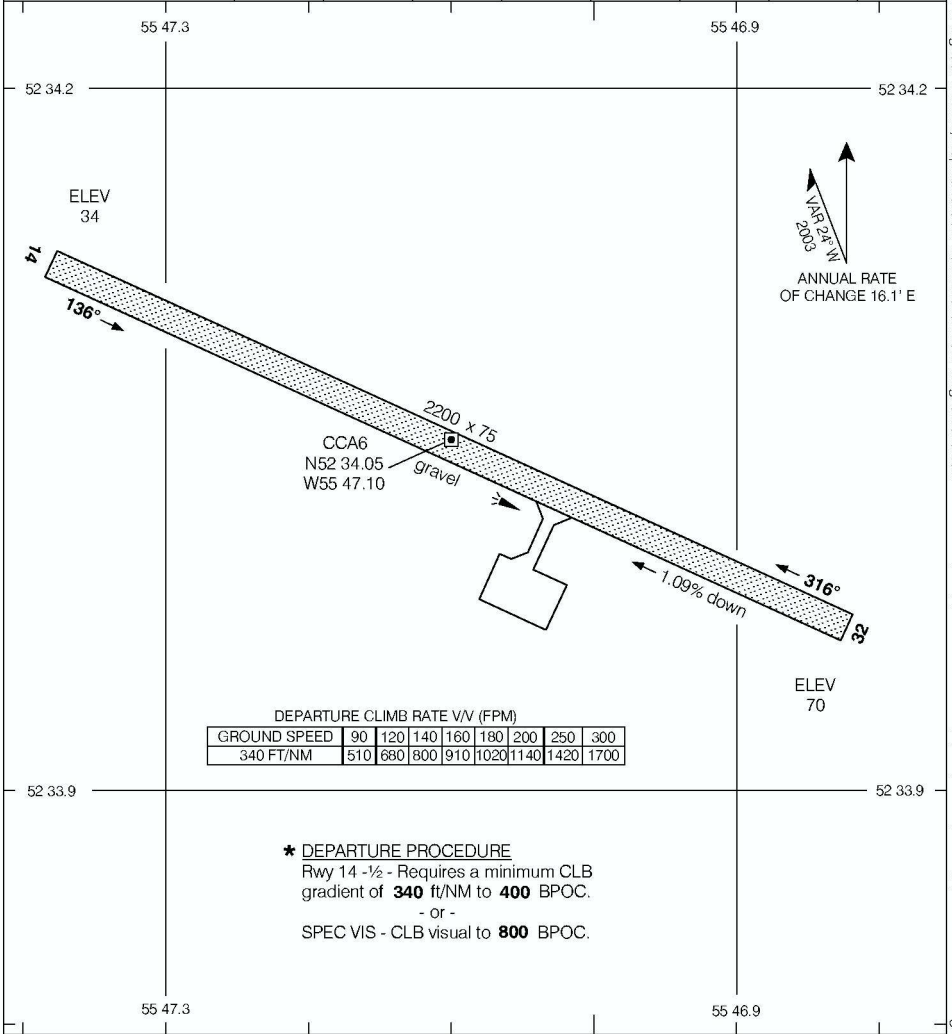

AERODROME CHART

WILLIAMS HARBOUR
WILLIAMS HARBOUR NL

AWOS
MARY'S HARBOUR
122.55

TFC
122.8 (ATF 5 NM)

DECLARED DISTANCES	14	32						
TORA	2200	2200						
TODA	2200	2200						
ASDA	2200	2200						
LDA	2200	2200						

TAKE-OFF MINIMA	SCALE IN FEET
Rwy 14: * Rwy 32: 1/2	500 0 500

AERODROME CHART
EFF 3 AUG 06

CHANGE: AGCC

WILLIAMS HARBOUR NL
WILLIAMS HARBOUR

NAD83