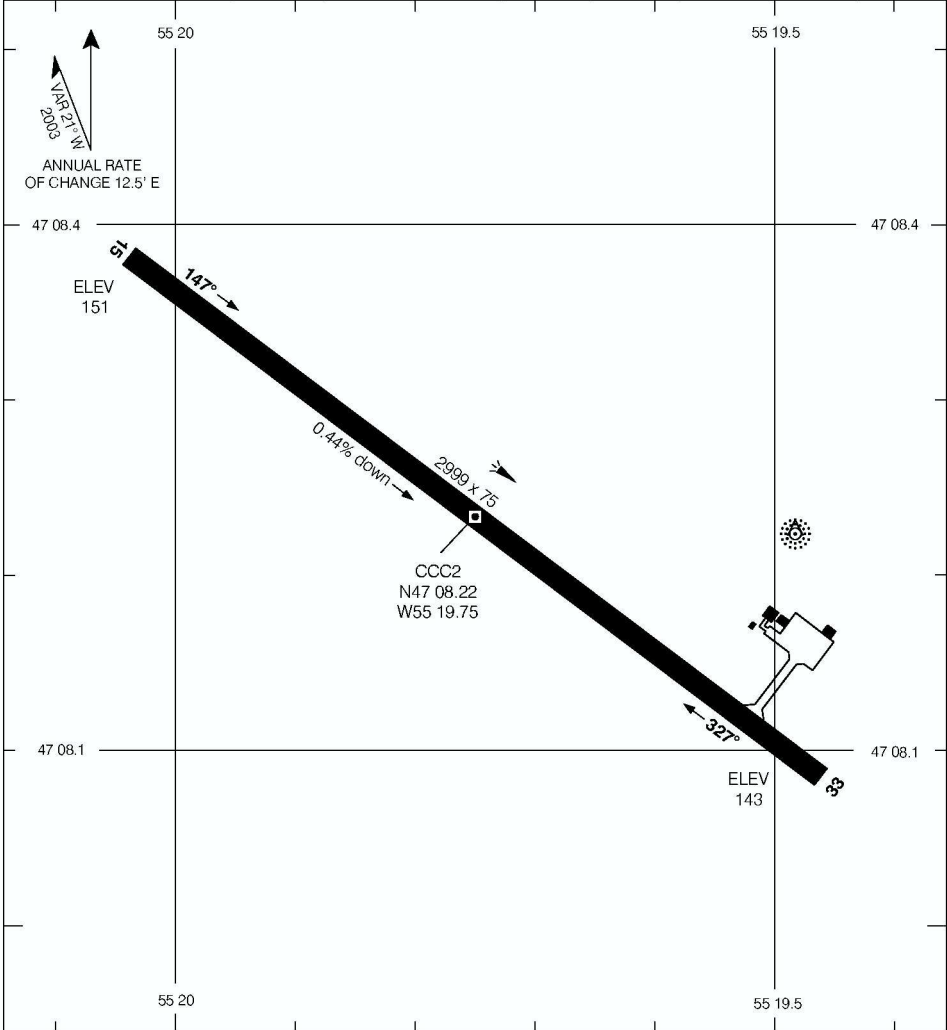

AERODROME CHART

WINTERLAND
WINTERLAND NL

TFC
123.2 (ATF 5 NM)

DEP
GANDER CENTRE
134.9

DECLARED DISTANCES

	15	33					
TORA	2999	2999					
TODA	2999	2999					
ASDA	2999	2999					
LDA	2999	2999					

TAKE-OFF MINIMA

Rwys 15, 33:½

SCALE IN FEET

AERODROME CHART
EFF 13 APR 06

CHANGE: Editorial

WINTERLAND NL
WINTERLAND
NAD83

© 2006 Her Majesty The Queen In Right of Canada, Department of Natural Resources All rights reserved. Source of Canadian Civil Aeronautical Data: © 2006 NAV CANADA All rights reserved.