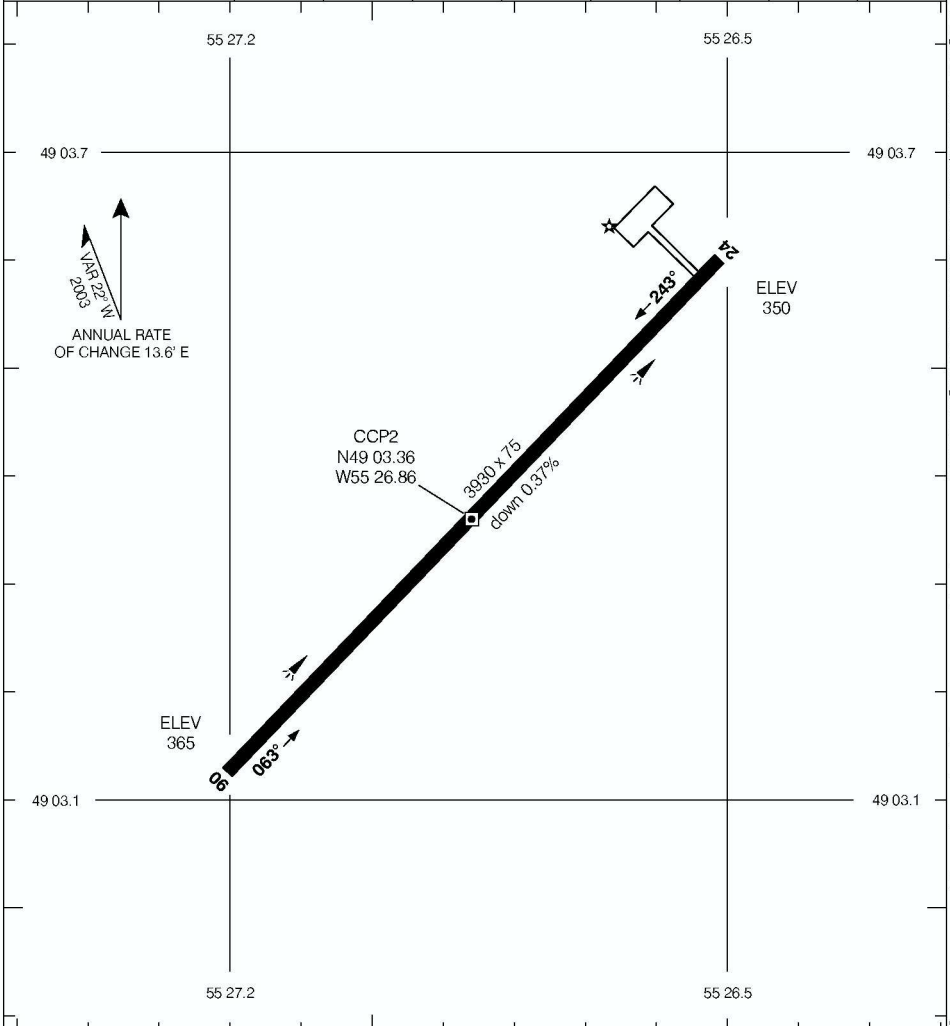

AERODROME CHART

EXPLOITS VALLEY (BOTWOOD)
BOTWOOD NL

TFC 123.2 (ATF 5 NM)	DEP GANDER CENTRE 132.1
--------------------------------	---

DECLARED DISTANCES	06	24					
TORA	3930	3930					
TODA	3930	3930					
ASDA	3930	3930					
LDA	3930	3930					

TAKE-OFF MINIMA	SCALE IN FEET
Rwys 06, 24:½	

AERODROME CHART BOTWOOD NL
 EFF 3 AUG 06 EXPLOITS VALLEY (BOTWOOD)
NAD83

© 2006 Her Majesty The Queen In Right of Canada, Department of Natural Resources All rights reserved. Source of Canadian Civil Aeronautical Data © 2006 NAV CANADA All rights reserved.