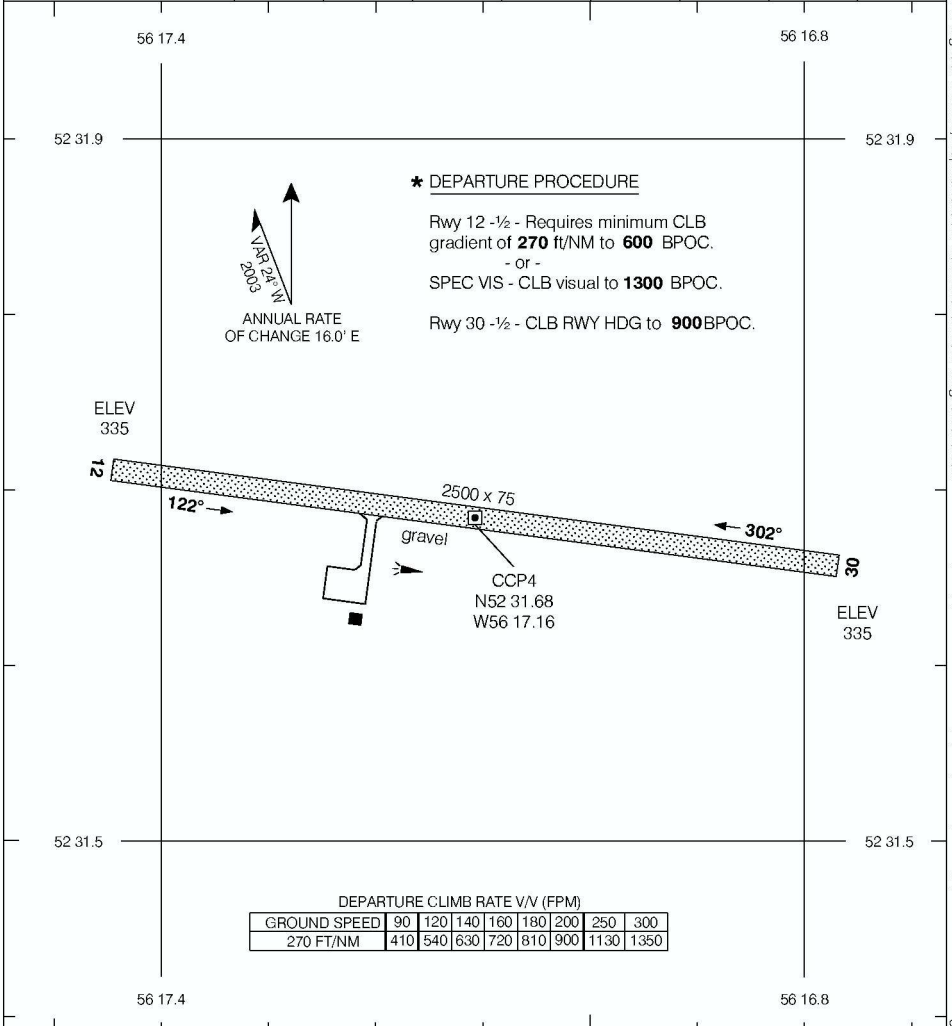

AERODROME CHART

PORT HOPE SIMPSON
PORT HOPE SIMPSON NL

**AWOS
MARY'S HARBOUR
122.55**

**TFC
122.8 (ATF 5 NM)**

DECLARED DISTANCES	12	30						
	TORA	2500	2500					
TODA	2500	2500						
ASDA	2500	2500						
LDA	2500	2500						

TAKE-OFF MINIMA	SCALE IN FEET
Rwys 12, 30: *	800 0 800

AERODROME CHART CHANGE: Editorial PORT HOPE SIMPSON NL
EFF 13 APR 06 PORT HOPE SIMPSON NAD83

© 2006 Her Majesty The Queen In Right of Canada, Department of Natural Resources All rights reserved. Source of Canadian Civil Aeronautical Data: © 2006 NAV CANADA All rights reserved.