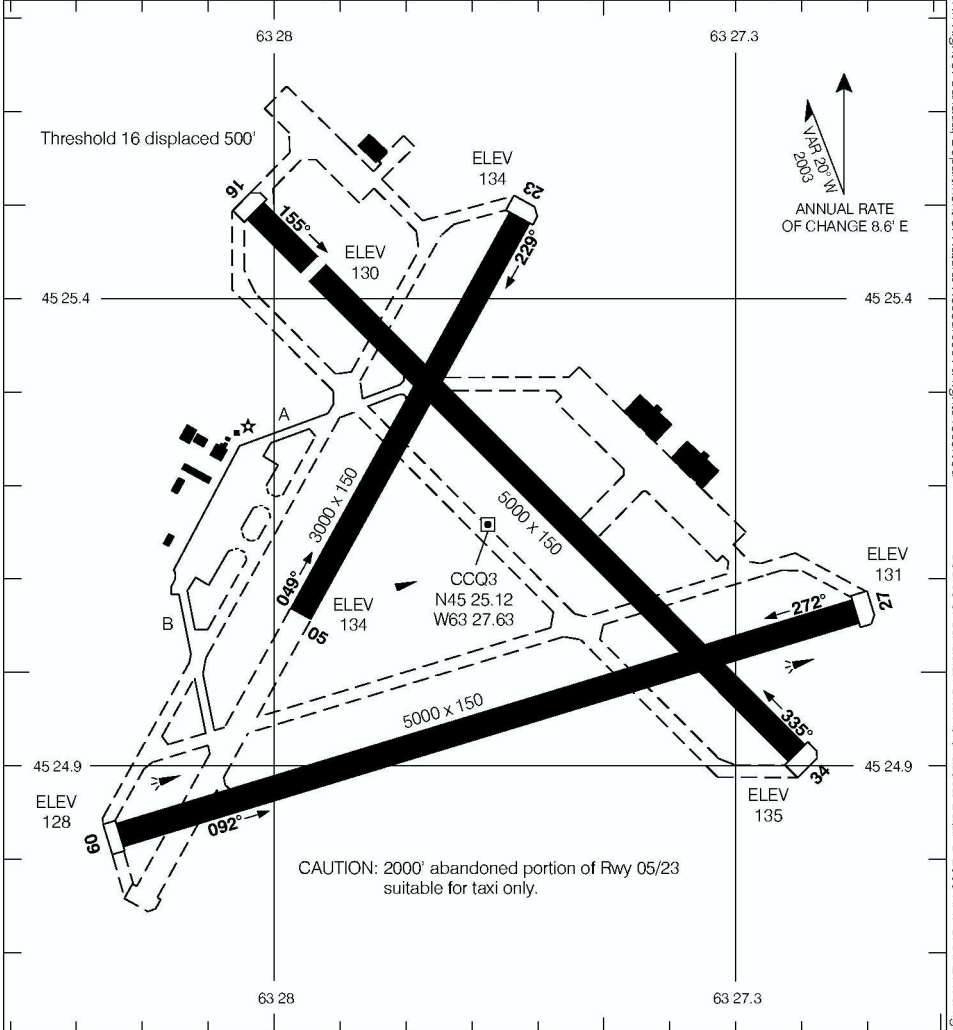

# AERODROME CHART

DEBERT  
DEBERT NS

UNICOM  
123.0 (ATF 5 NM)  
O/T TFC 123.0

DEP  
HALIFAX  
119.2

DECLARED DISTANCES	DECLARED DISTANCES						
	05	09	16	23	27	34	
TORA	3000	5000	5000	3000	5000	5000	
TODA	3000	5000	5000	3000	5000	5000	
ASDA	3000	5000	5000	3000	5000	5000	
LDA	3000	5000	4500	3000	5000	5000	

TAKE-OFF MINIMA
Rwys 09, 27: 1/2
Rwys 05, 16, 23, 34: NOT ASSESSED

AERODROME CHART  
EFF 13 APR 06

CHANGE: Editorial

DEBERT NS  
DEBERT  
NAD83

© 2006 Her Majesty The Queen In Right of Canada, Department of Natural Resources All rights reserved. Source of Canadian Civil Aeronautical Data: © 2006 NAV CANADA All rights reserved.