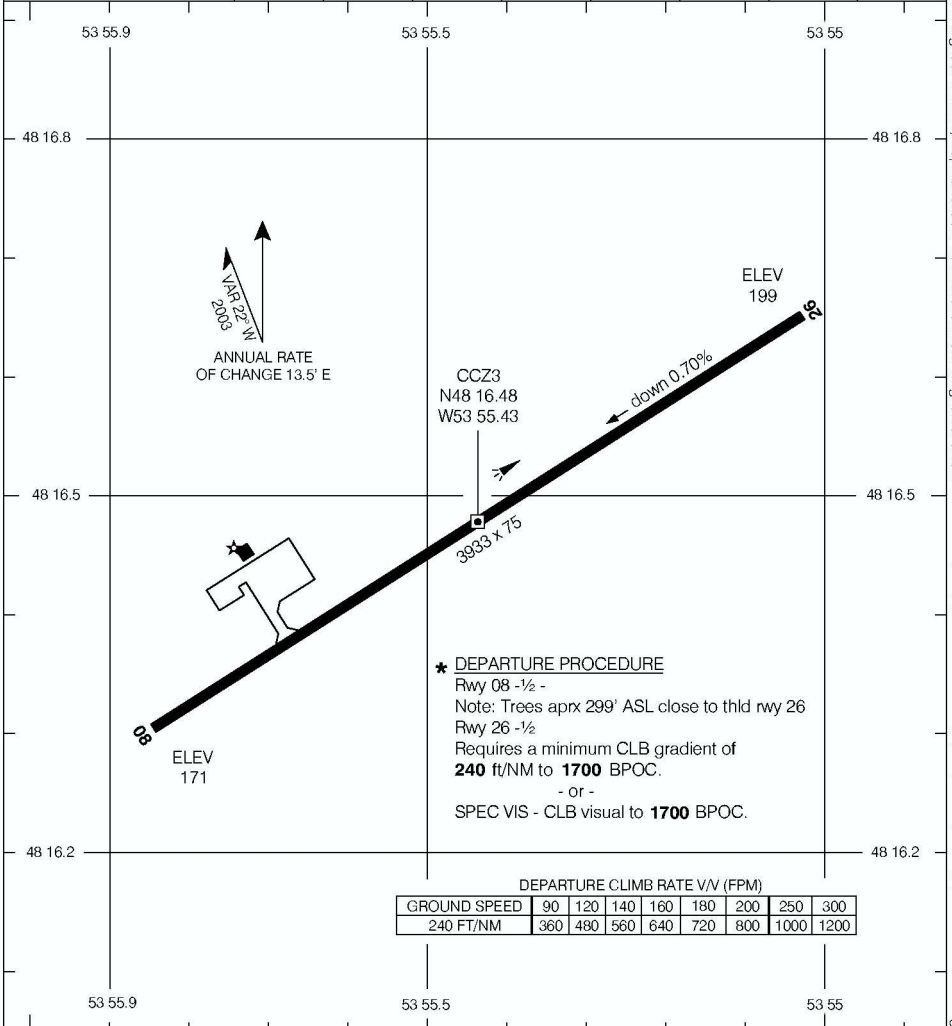

# AERODROME CHART

CLARENVILLE  
CLARENVILLE NL

**TFC**  
**123.2 (ATF 5 NM)**

**DEP**  
**GANDER CENTRE**  
**132.1 289.4**

DECLARED DISTANCES	08	26						
	TORA	3933	3933					
TODA	3933	3933						
ASDA	3933	3933						
LDA	3933	3933						

TAKE-OFF MINIMA
Rwy 08: *
Rwy 26: *

**AERODROME CHART**  
EFF 23 NOV 06

CHANGE: Departure Procedure

CLARENVILLE NL  
CLARENVILLE  
NAD83

© 2006 Her Majesty The Queen In Right of Canada, Department of Natural Resources All rights reserved. Source of Canadian Civil Aeronautical Data © 2006 NAV CANADA All rights reserved.