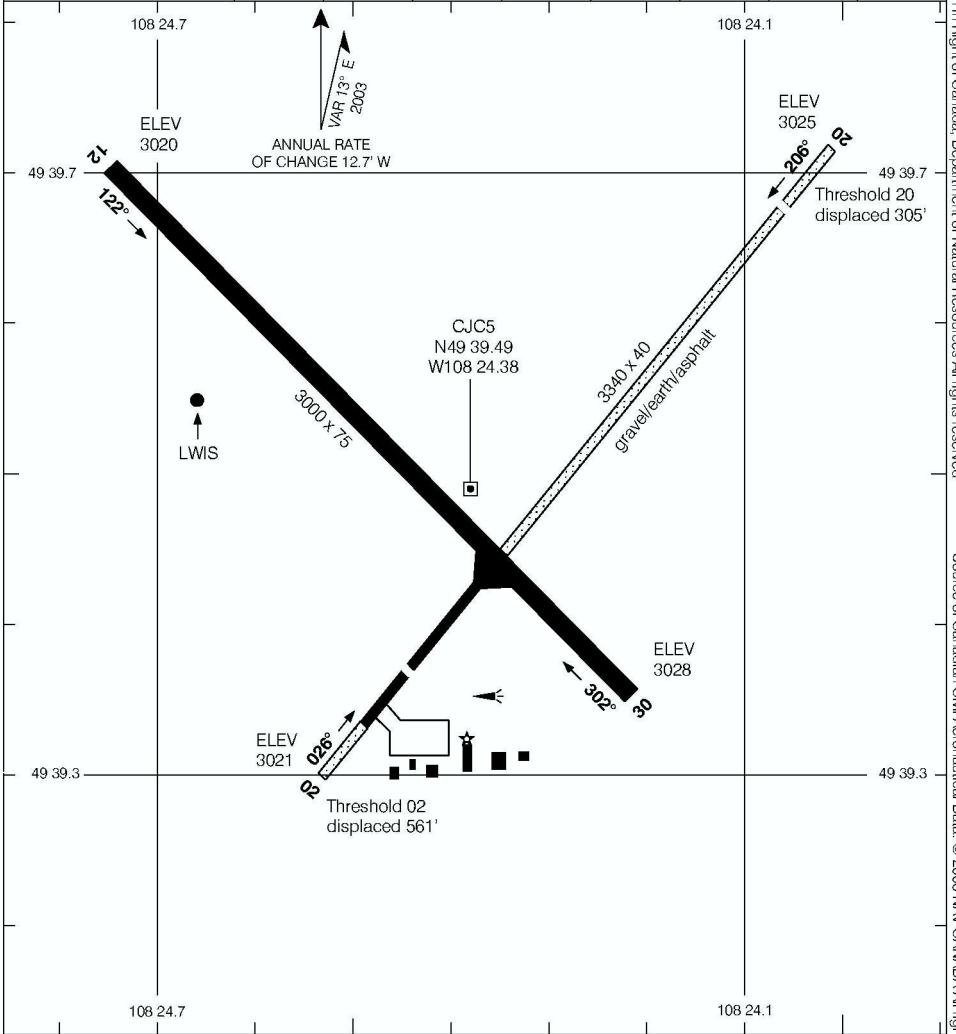

AERODROME CHART

SHAUNAVON
SHAUNAVON SK

UNICOM
122.8 (ATF 5 NM)
O/T TFC 122.8

LWIS
122.55

DECLARED DISTANCES	12	30	02	20				
TORA	3000	3000	3340	3340				
TODA	3000	3000	3340	3340				
ASDA	3000	3000	3340	3340				
LDA	3000	3000	2779	3035				

TAKE-OFF MINIMA	SCALE IN FEET
Rwys 12, 30: ½ Rwys 02, 20: NOT ASSESSED	1000 0 1000

AERODROME CHART
EFF 8 JUN 06

CHANGE: Revised

SHAUNAVON SK
SHAUNAVON
NAD83

© 2006 Her Majesty The Queen In Right of Canada, Department of Natural Resources All rights reserved. Source of Canadian Civil Aeronautical Data: © 2006 NAV/CANADA All rights reserved.