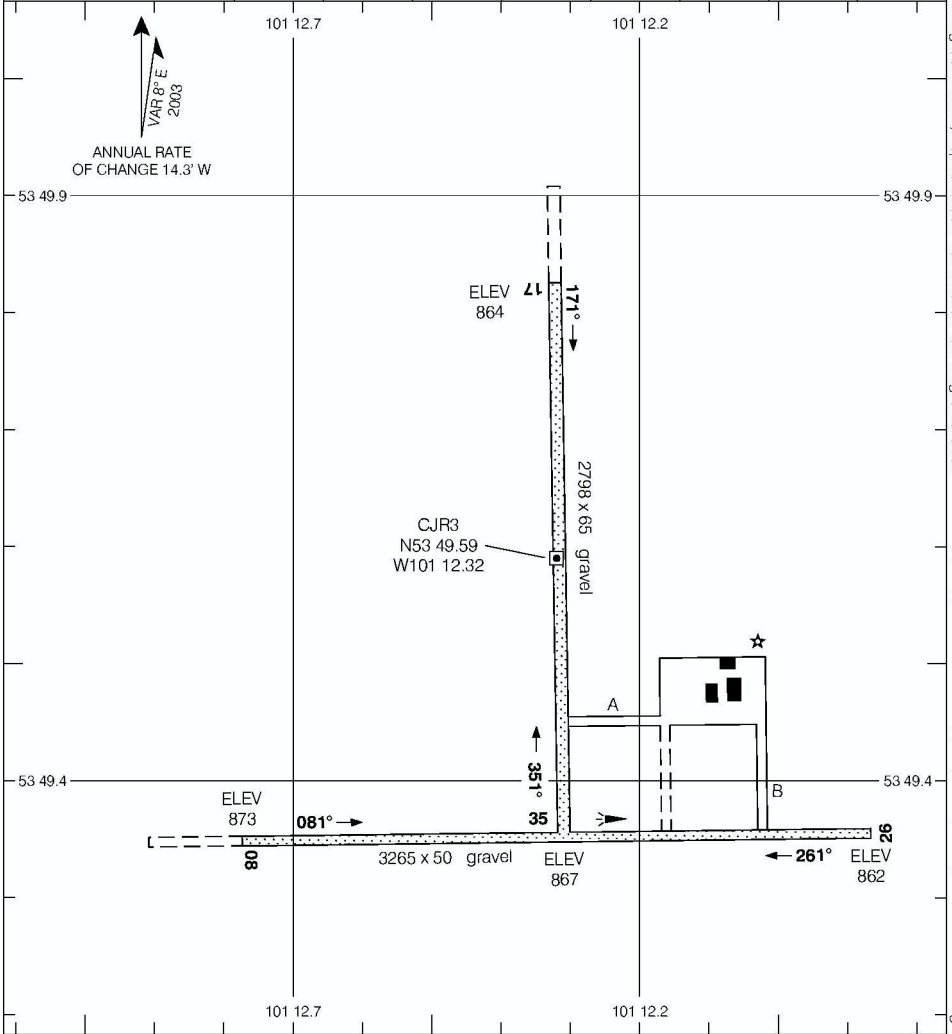

AERODROME CHART

THE PAS/GRACE LAKE
THE PAS MB

Q RADIO (RCO) WINNIPEG 122.2 (ATF 5 NM) O/T TFC 122.2	DEP RADIO (RCO) WINNIPEG 126.7
--	---

DECLARED DISTANCES	08	26	17	35				
TORA	3265	3265	2798	2798				
TODA	3265	3465	2798	2998				
ASDA	3265	3265	2798	2798				
LDA	3265	3265	2798	2798				

TAKE-OFF MINIMA All Rwy's: NOT ASSESSED	SCALE IN FEET
---	-------------------

© 2007 Her Majesty The Queen in Right of Canada, Department of Natural Resources All rights reserved
Source of Canadian Civil Aeronautical Data: © 2007 NAV CANADA All rights reserved