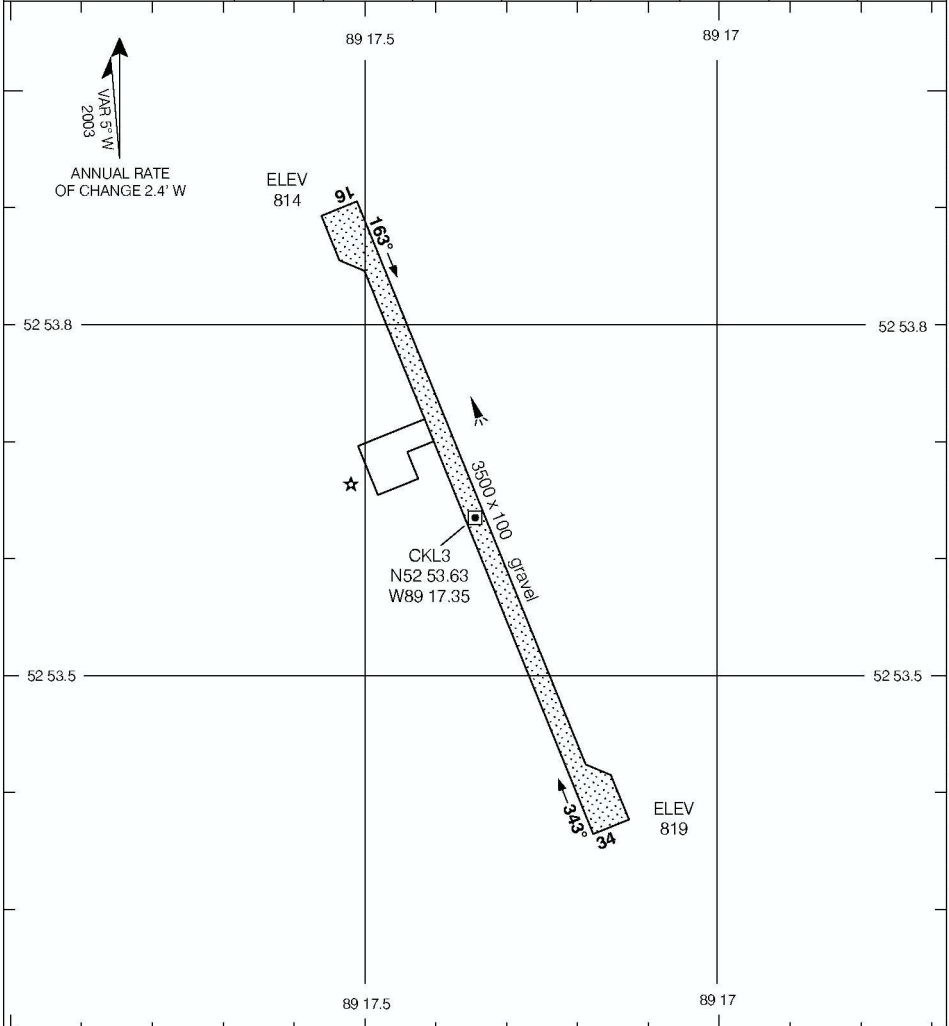

AERODROME CHART

WUNNUMIN LAKE
WUNNUMIN LAKE ON

TFC
123.2 (ATF 5 NM)

© 2006 Her Majesty The Queen In Right of Canada, Department of Natural Resources All rights reserved
Source of Canadian Civil Aeronautical Data © 2006 NAV CANADA All rights reserved

DECLARED DISTANCES	16	34					
TORA	_____	_____					
TODA	_____	_____					
ASDA	_____	_____					
LDA	_____	_____					

TAKE-OFF MINIMA	SCALE IN FEET
NOT ASSESSED	

AERODROME CHART
EFF 13 APR 06

CHANGE: Editorial

WUNNUMIN LAKE ON
WUNNUMIN LAKE
NAD83