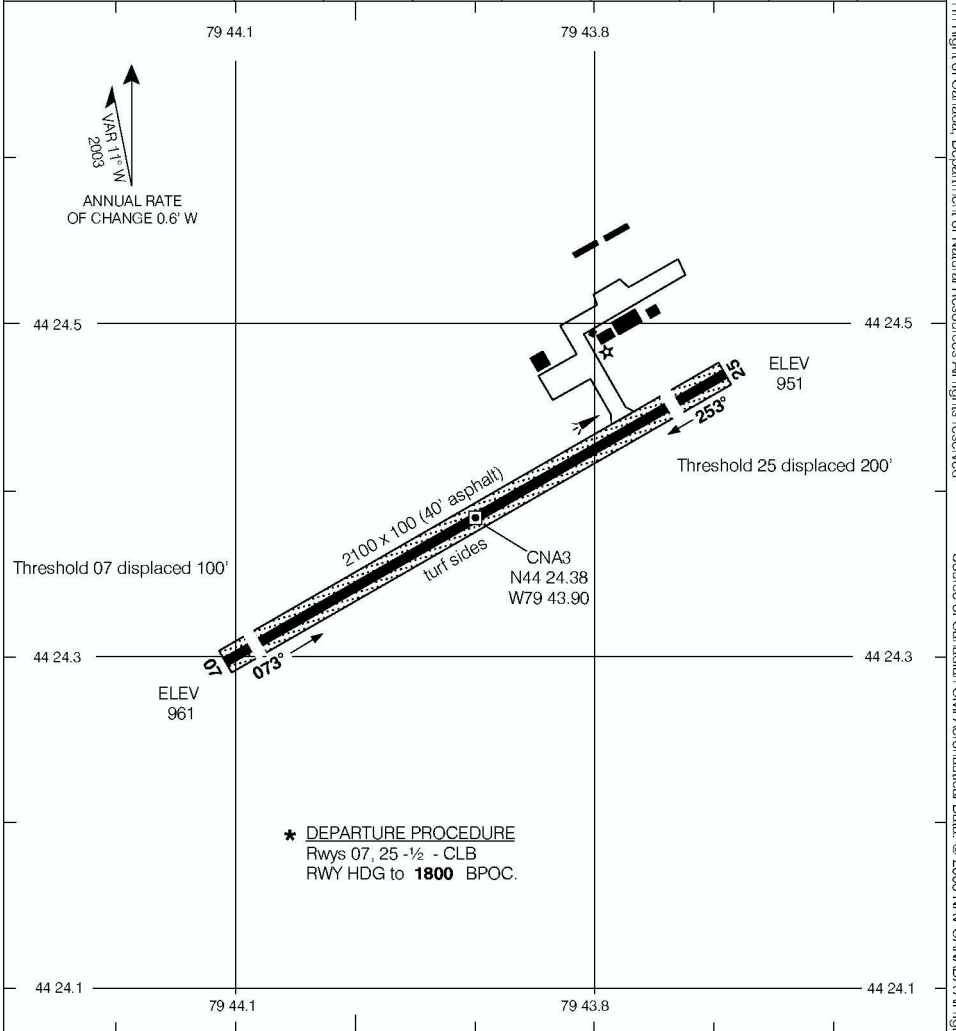

AERODROME CHART

SPRINGWATER (BARRIE AIRPARK)
BARRIE ON

UNICOM
123.0 (ATF 5 NM)
O/T TFC 123.0

DEP
TORONTO CENTRE
124.025

DECLARED DISTANCES

	07	25					
TORA	2100	2100					
TODA	2100	2100					
ASDA	2100	2100					
LDA	2000	1900					

TAKE-OFF MINIMA

Rwys 07; 25: *

AERODROME CHART
EFF 13 APR 06

CHANGE: Editorial

BARRIE ON
SPRINGWATER (BARRIE AIRPARK)

NAD83

© 2006 Her Majesty The Queen In Right of Canada, Department of Natural Resources All rights reserved. Source of Canadian Civil Aeronautical Data: © 2006 NAV CANADA All rights reserved.