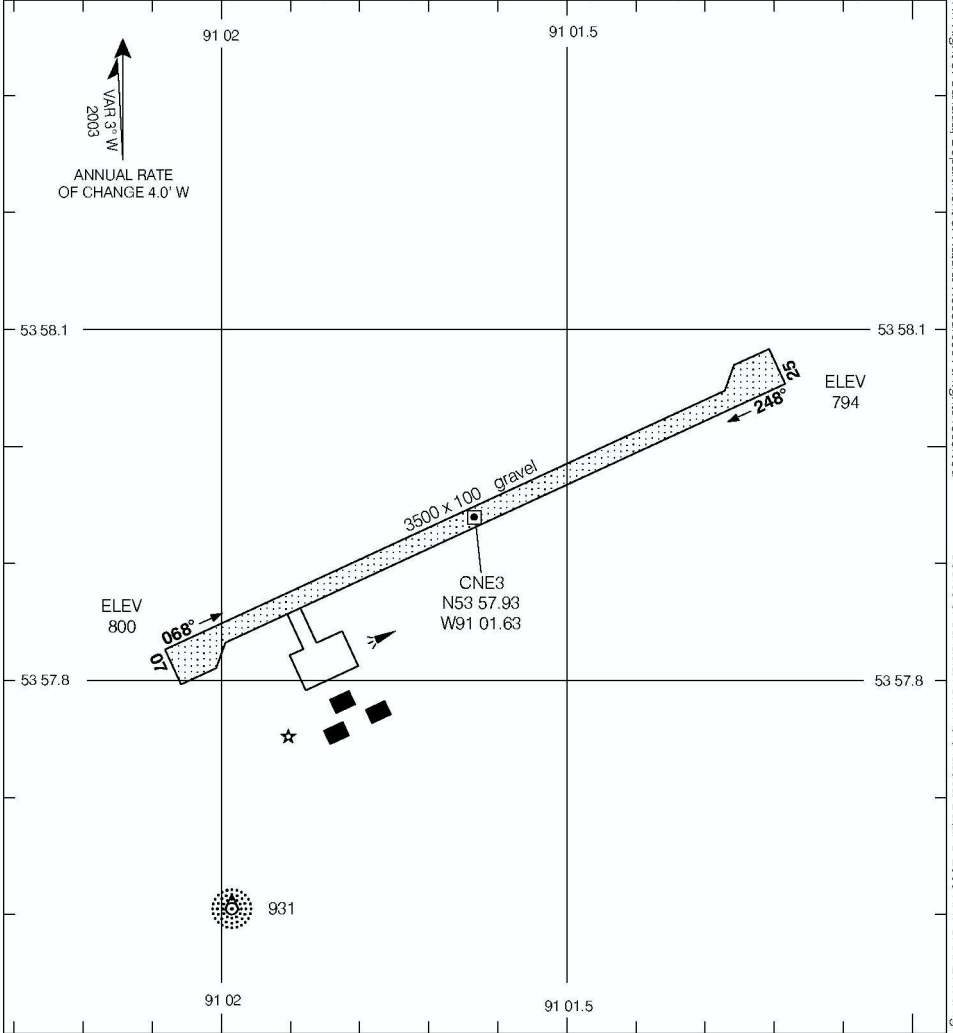

AERODROME CHART

BEARSKIN LAKE
BEARSKIN LAKE ON

AWOS
BIG TROUT LAKE
128.7

TFC
123.2 (ATF 5 NM)

DECLARED DISTANCES	07	25					
TORA	_____	_____					
TODA	_____	_____					
ASDA	_____	_____					
LDA	_____	_____					

TAKE-OFF MINIMA
NOT ASSESSED

AERODROME CHART
EFF 13 APR 06

CHANGE: Editorial

BEARSKIN LAKE ON
BEARSKIN LAKE
NAD83

© 2006 Her Majesty The Queen in Right of Canada, Department of Natural Resources All rights reserved. Source of Canadian Civil Aeronautical Data: © 2006 NAV CANADA All rights reserved.