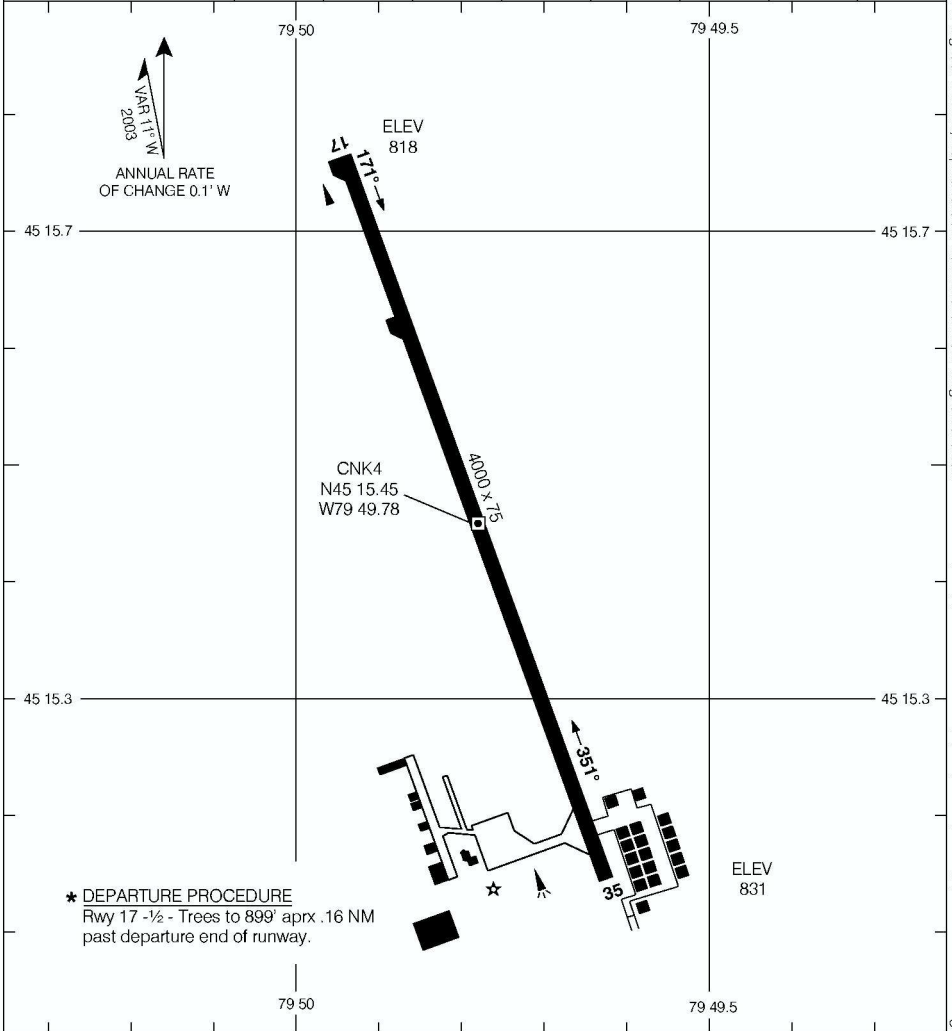

# AERODROME CHART

PARRY SOUND AREA MUNI  
PARRY SOUND ON

**UNICOM**  
122.8 (ATF 5 NM)  
O/T TFC 122.8

**DEP**  
LONDON RADIO  
126.7

DECLARED DISTANCES	17	35					
TORA	_____	_____					
TODA	_____	_____					
ASDA	_____	_____					
LDA	_____	_____					