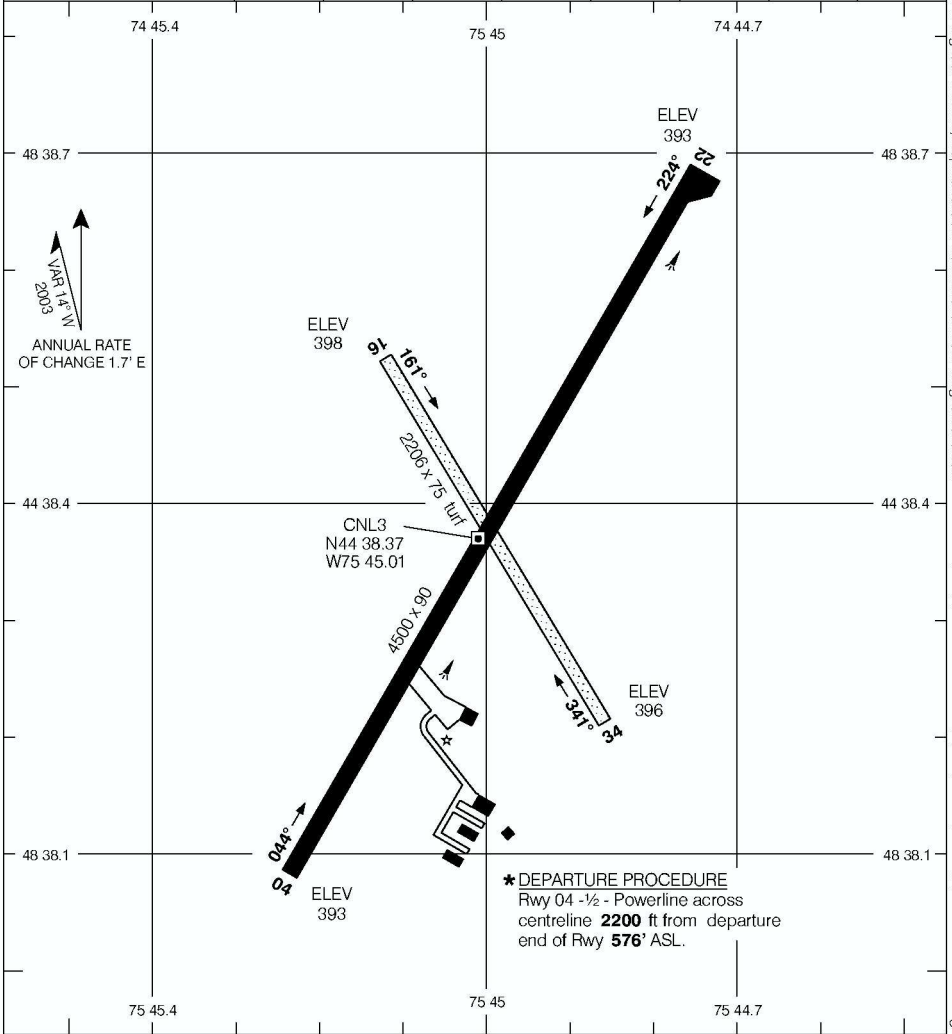

AERODROME CHART

BROCKVILLE-THOUSAND ISLANDS REGIONAL TACKABERRY
BROCKVILLE ON

AWOS OGDENSBURG INTL 118.525	UNICOM (AU) 123.0 (ATF 5 NM) O/T TFC 123.0	DEP MONTREAL CENTRE 134.675 231.95
---	---	---

DECLARED DISTANCES		04	22					
TORA		4500	4500					
TODA		4500	4500					
ASDA		4500	4500					
LDA		4500	4500					

TAKE-OFF MINIMA	SCALE IN FEET
Rwy 04: *	1000 0 1000
Rwy 22: 1/2	
Rwys 16, 34: NOT ASSESSED	

AERODROME CHART
EFF 03 AUG 06 CHANGE: Rwy hdgs

BROCKVILLE ON
BROCKVILLE-THOUSAND ISLANDS REGIONAL TACKABERRY
NAD83