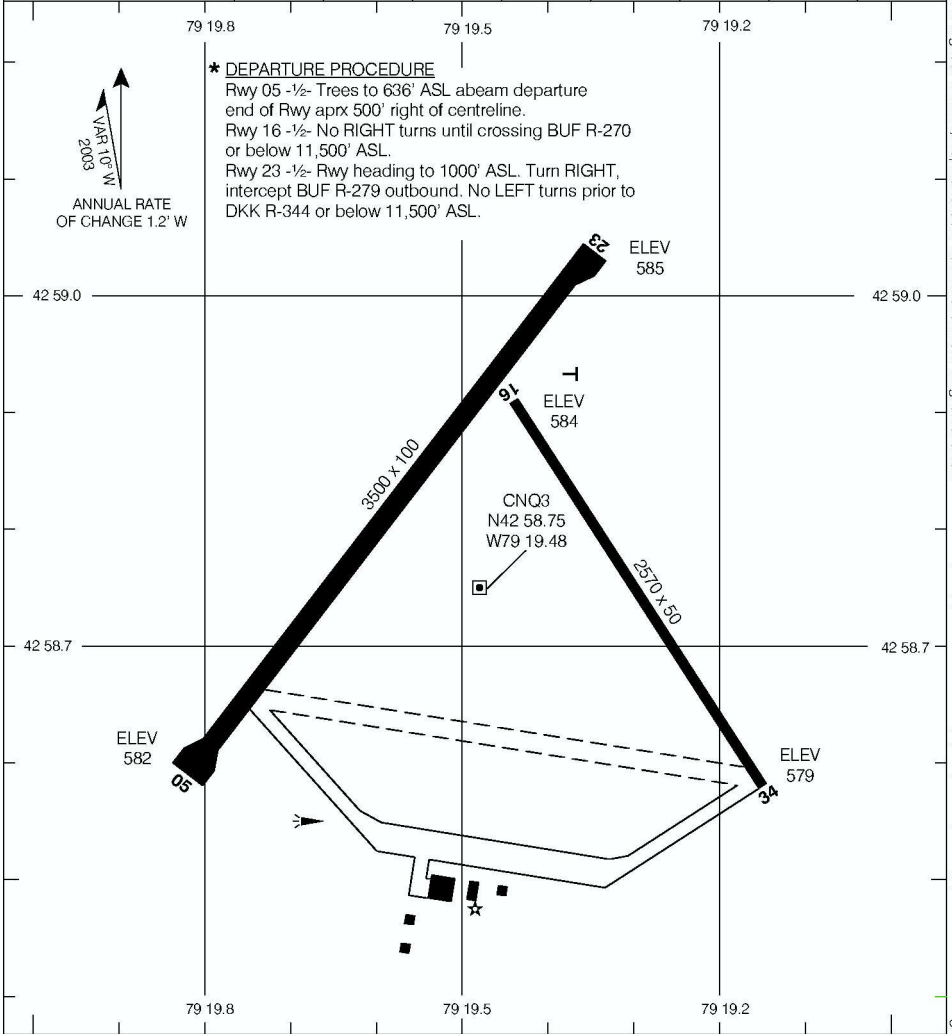

AERODROME CHART

WELLAND/NIAGARA CENTRAL
WELLAND ON

UNICOM 123.5 (ATF 5 NM) O/T TFC 123.5	NORTHBOUND TORONTO TML 133.4 253.1	DEP	SOUTHBOUND BUFFALO APCH 126.5
--	---	------------	--

DECLARED DISTANCES	05	23	16	34				
TORA	_____	_____	_____	_____				
TODA	_____	_____	_____	_____				
ASDA	_____	_____	_____	_____				
LDA	_____	_____	_____	_____				

TAKE-OFF MINIMA	
CYA 513(P) Not Active	CYA 513(P) Active
Rwy 05: *	Rwy 05, 16, 23: *
Rwy 16, 23, 34: ½	Rwy 34: ½

AERODROME CHART
EFF 13 APR 06

CHANGE: Bldgs added

WELLAND ON
WELLAND/NIAGARA CENTRAL
NAD83