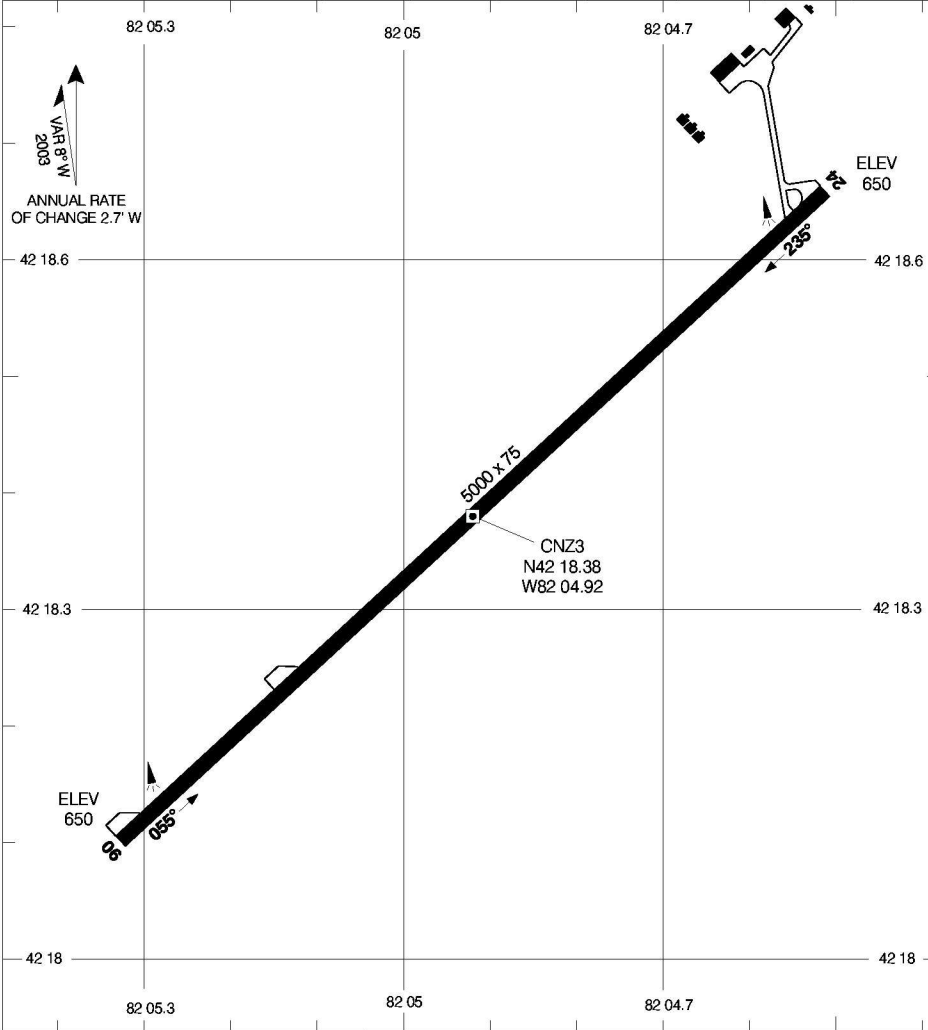

AERODROME CHART

CHATHAM-KENT
CHATHAM ON

UNICOM
123.2 (ATF 5 NM)
O/T TFC 123.2

DEP
CLEVELAND CENTRE
132.25

DECLARED DISTANCES

	06	24						
TORA	5000	5000						
TODA	5000	5000						
ASDA	5000	5000						
LDA	5000	5000						

TAKE-OFF MINIMA

Rwys 06, 24 : 1/2

SCALE IN FEET

AERODROME CHART
EFF 10 MAY 07

CHANGE: Wind indicators moved.

CHATHAM ON
CHATHAM-KENT
NAD83

© 2006 Her Majesty The Queen in Right of Canada, Department of Natural Resources All rights reserved