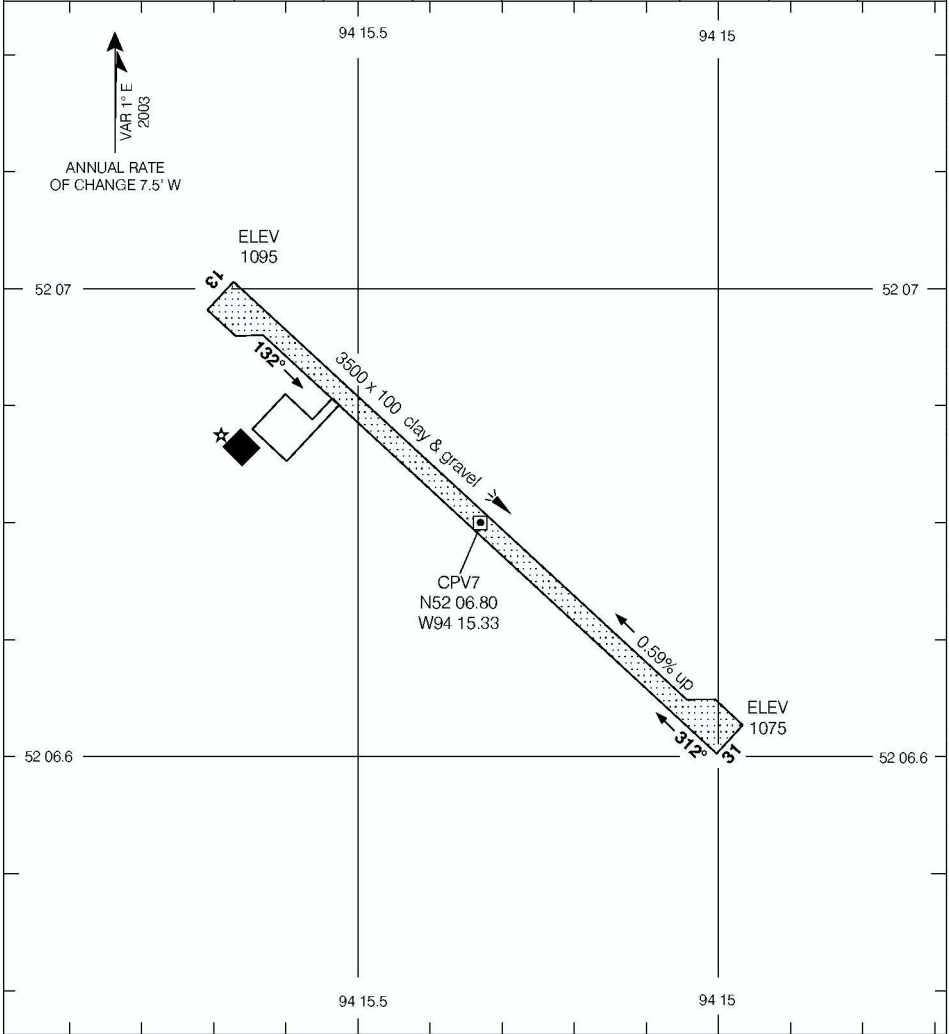

# AERODROME CHART

POPLAR HILL  
POPLAR HILL ON

**TFC**  
**122.8**  
**(ATF 5 NM)**

© 2006 Her Majesty The Queen In Right of Canada, Department of Natural Resources All rights reserved

Source of Canadian Civil Aeronautical Data: © 2006 NAV CANADA All rights reserved

DECLARED DISTANCES	13	31					
TORA	_____	_____					
TODA	_____	_____					
ASDA	_____	_____					
LDA	_____	_____					

TAKE-OFF MINIMA

NOT ASSESSED