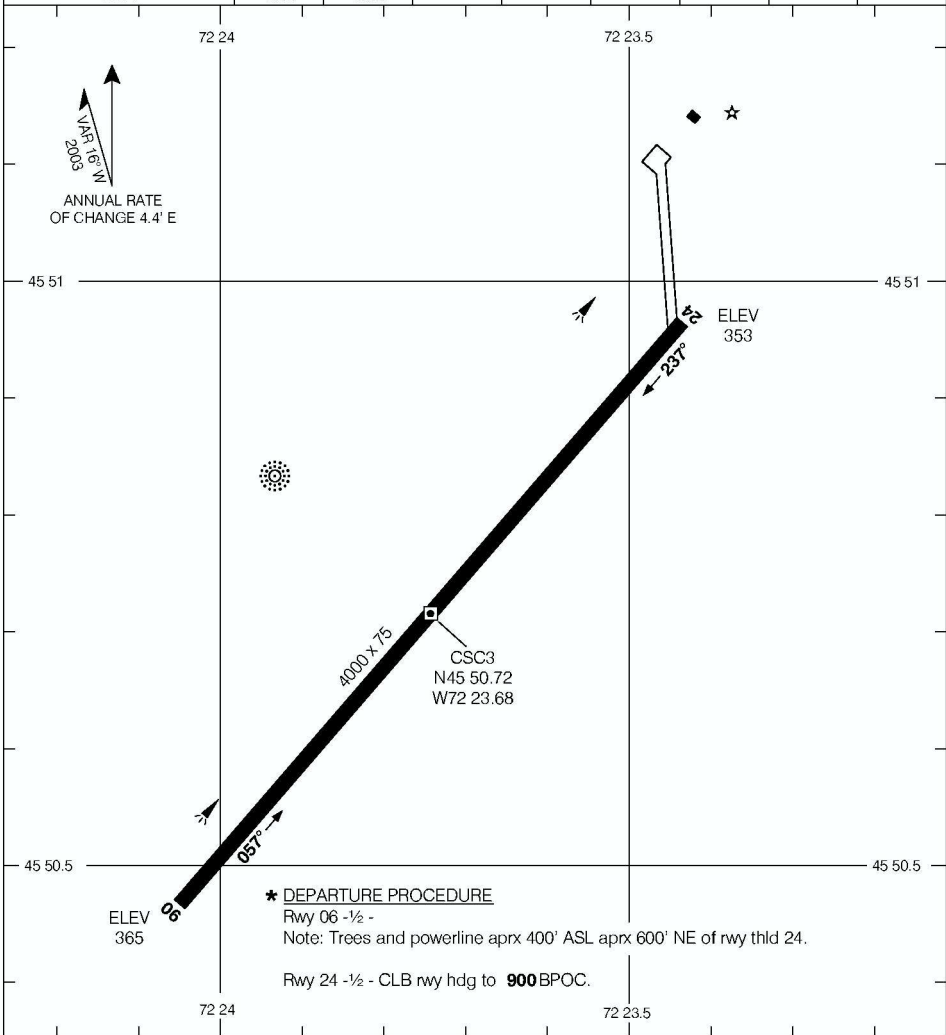

# AERODROME CHART

DRUMMONDVILLE  
ST-NICÉPHORE QC

<b>UNICOM</b> <b>122.8 (ATF 5 NM)</b> <b>O/T TFC 122.8</b>	<b>DEP</b> <b>MONTREAL CENTRE</b> <b>132.35</b>
--	---

DECLARED DISTANCES	06	24					
TORA	4000	4000					
TODA	4000	4000					
ASDA	4000	4000					
LDA	4000	4000					

TAKE-OFF MINIMA Rwys 06, 24: *	SCALE IN FEET 
-----------------------------------	-------------------

AERODROME CHART  
EFF 18 JAN 07

CHANGE: Departure procedure; Take-off minima

ST-NICÉPHORE QC  
DRUMMONDVILLE  
NAD83