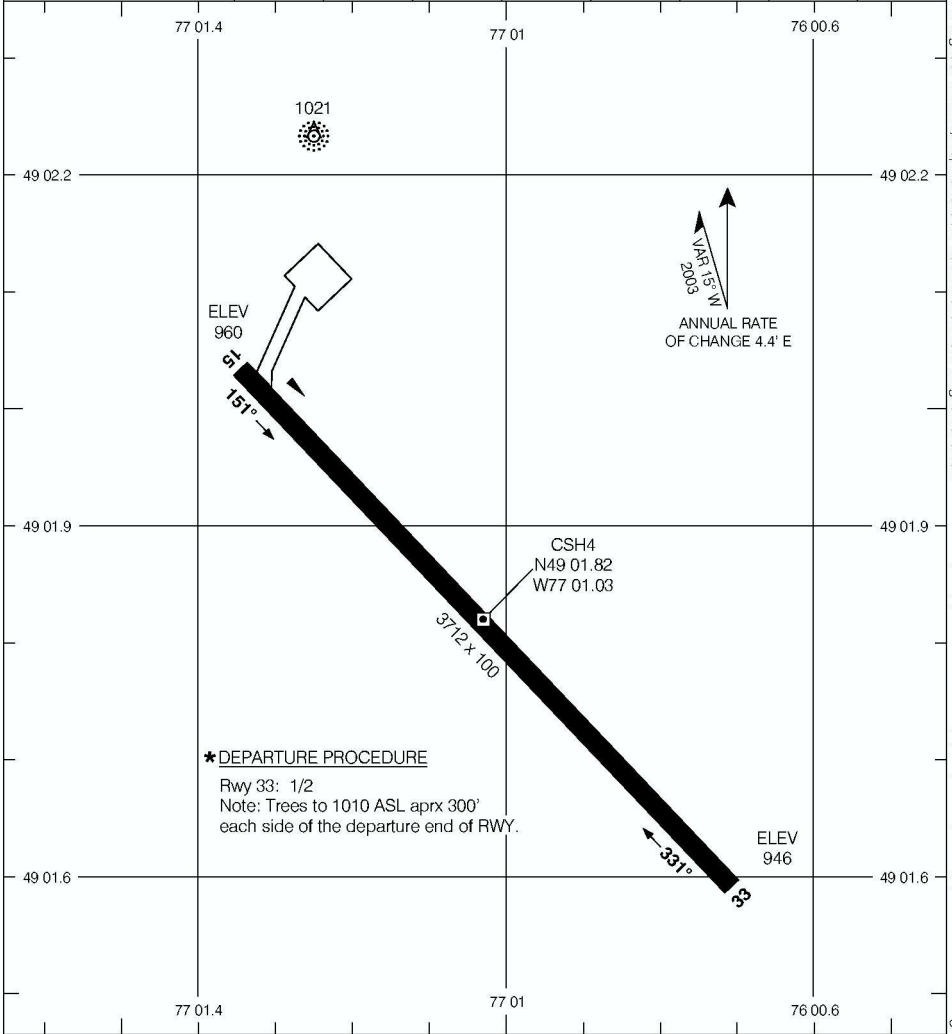

# AERODROME CHART

LEBEL-SUR-QUÉVILLON  
LEBEL-SUR-QUÉVILLON QC

**TFC**  
**123.2**  
**(ATF 5 NM)**

**RADIO (DRCO)**  
**QUEBEC**  
**126.7**

DECLARED DISTANCES	15	33						
	TORA	3712	3712					
TODA	3712	3712						
ASDA	3712	3712						
LDA	3712	3712						

<b>TAKE-OFF MINIMA</b>	<p>SCALE IN FEET</p>
<p>Rwy 15: 1/2</p> <p>Rwy 33: *</p>	

**AERODROME CHART**  
EFF 13 APR 06

CHANGE: Editorial

LEBEL-SUR-QUÉVILLON QC  
LEBEL-SUR-QUÉVILLON  
NAD83

© 2006 Her Majesty The Queen In Right of Canada, Department of Natural Resources All rights reserved. Source of Canadian Civil Aeronautical Data: © 2006 NAV CANADA All rights reserved.