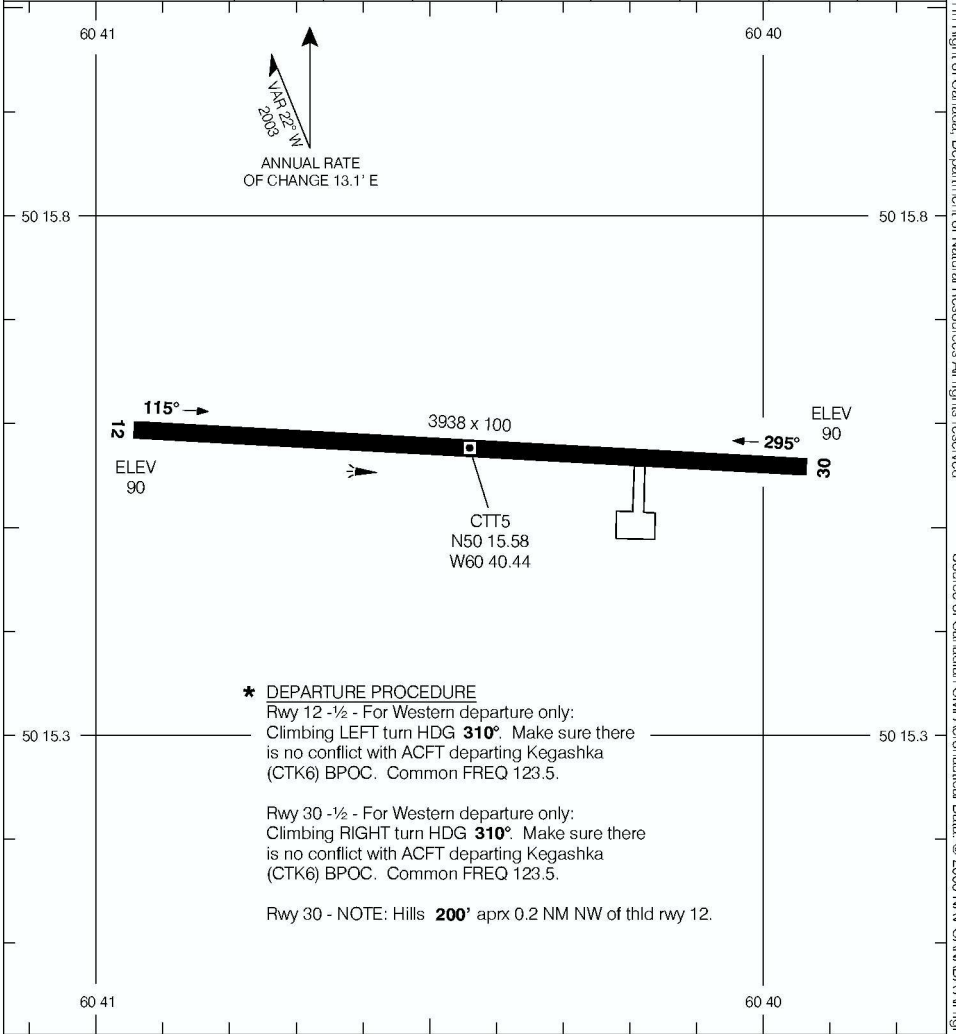

AERODROME CHART

LA ROMAINE
LA ROMAINE QC

LWIS (CYHR) 122.55 (Eng)	RADIO QUEBEC (RCO NATASHQUAN) 126.7	UNICOM (AU) 123.5 (ATF CORRIDOR) O/T TFC 123.5
------------------------------------	---	--

DECLARED DISTANCES	12	30					
	TORA	3938	3938				
TODA	3938	3938					
ASDA	3938	3938					
LDA	3938	3938					

TAKE-OFF MINIMA	SCALE IN FEET
Rwys 12, 30: *	1000 0 1000 2000

© 2006 Her Majesty The Queen In Right of Canada, Department of Natural Resources All rights reserved. Source of Canadian Civil Aeronautical Data: © 2006 NAV CANADA All rights reserved.