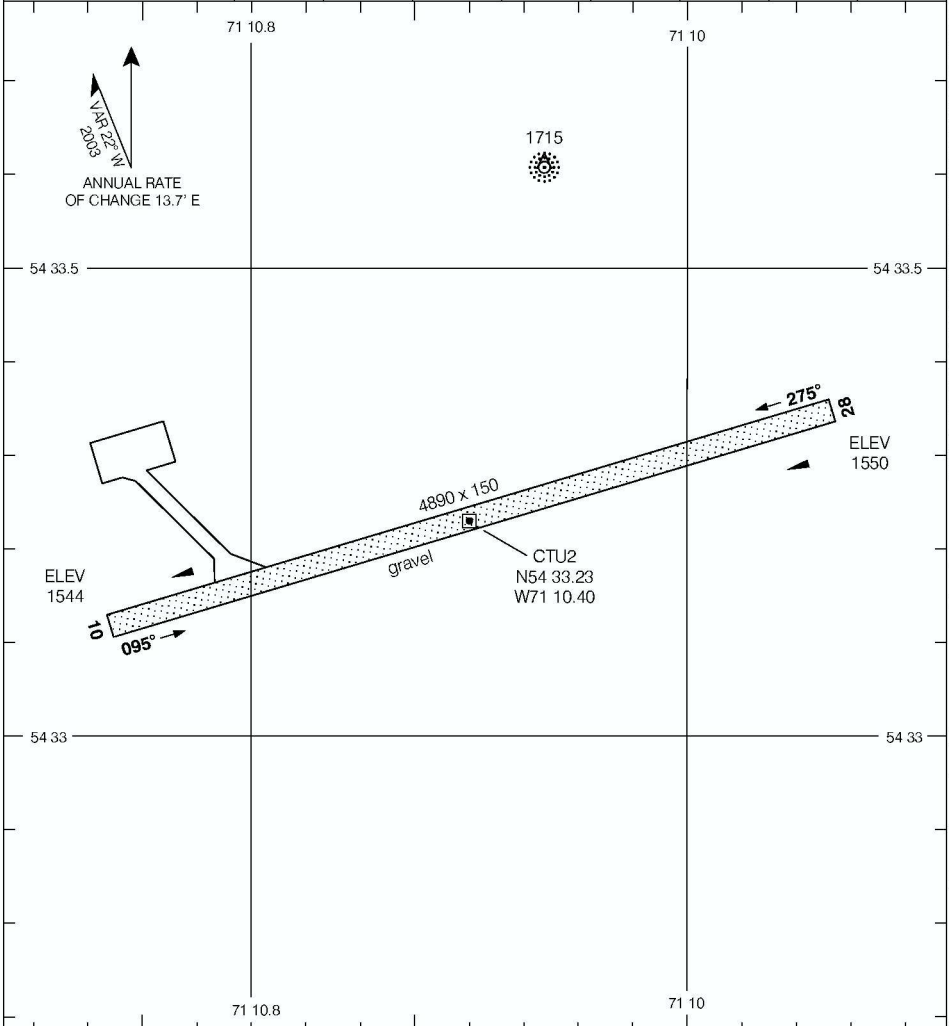

AERODROME CHART

FONTANGES
FONTANGES QC

UNICOM (AU)
123.0 (ATF 5 NM)
O/T TFC 123.0

© 2006 Her Majesty The Queen In Right of Canada, Department of Natural Resources All rights reserved
Source of Canadian Civil Aeronautical Data: © 2006 NAV CANADA All rights reserved

DECLARED DISTANCES	10	28					
TORA	4890	4890					
TODA	4890	4890					
ASDA	4890	4890					
LDA	4890	4890					

TAKE-OFF MINIMA
Rwys 10, 28: ½

AERODROME CHART
EFF 13 APR 06

CHANGE: Thld elev added

FONTANGES QC
FONTANGES
NAD83