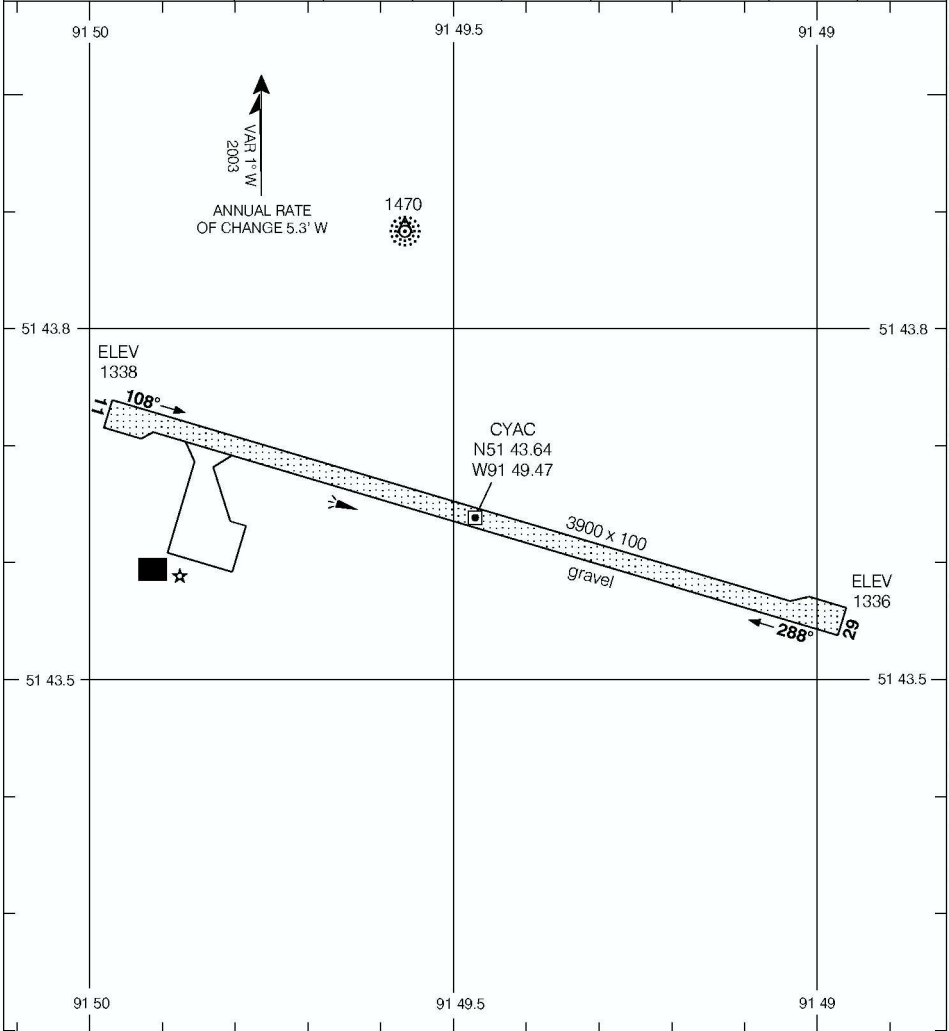

# AERODROME CHART

CAT LAKE  
CAT LAKE ON

TFC  
123.2 (ATF 5 NM)

© 2007 Her Majesty The Queen In Right of Canada, Department of Natural Resources All rights reserved  
Source of Canadian Civil Aeronautical Data © 2007 NAV CANADA All rights reserved

DECLARED DISTANCES	11	29						
TORA	_____	_____						
TODA	_____	_____						
ASDA	_____	_____						
LDA	_____	_____						

TAKE-OFF MINIMA	SCALE IN FEET
NOT ASSESSED	1000 0 1000

AERODROME CHART  
EFF 15 MAR 07

CHANGE: Elevation

CAT LAKE ON  
CAT LAKE  
NAD83