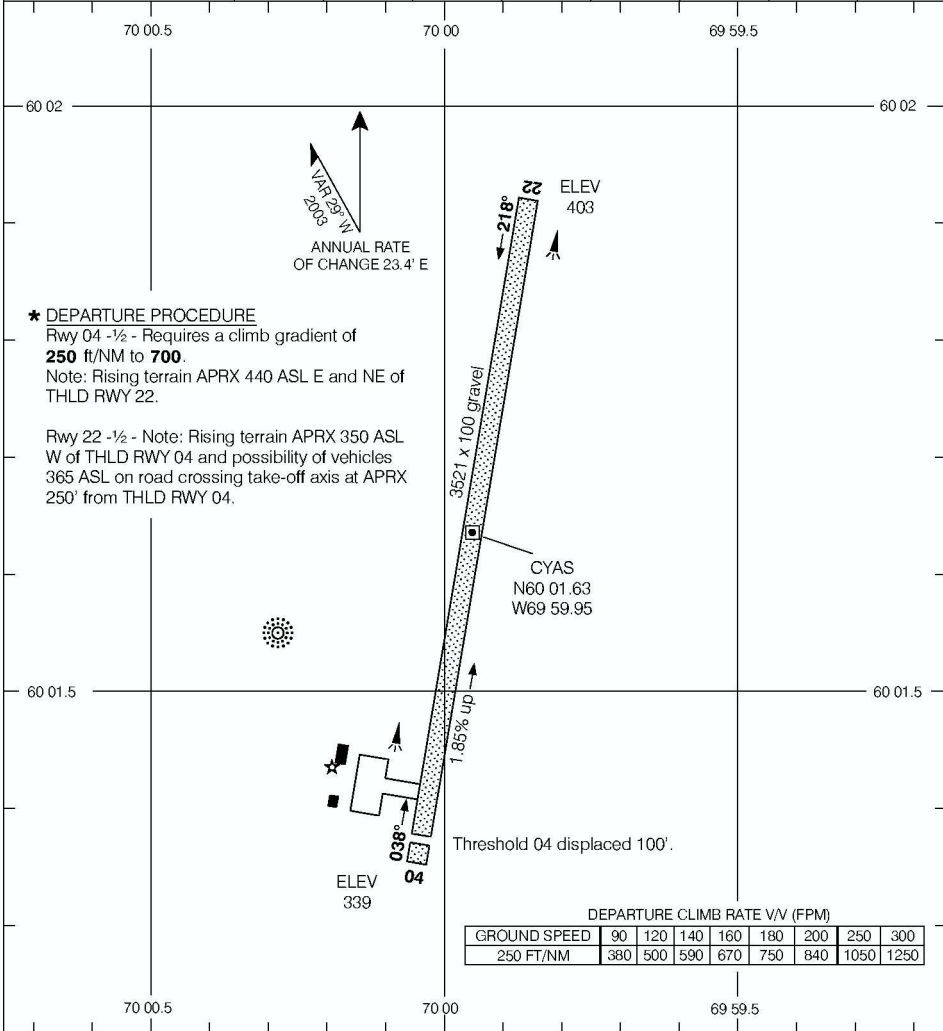

AERODROME CHART

KANGIRSUK
KANGIRSUK QC

APRT RADIO
122.1 (MF 5 NM)
O/T TFC 122.1

RADIO (DRCO)
QUEBEC
126.7

DECLARED DISTANCES

	04	22					
TORA	3521	3521					
TODA	4521	3521					
ASDA	3521	3521					
LDA	3421	3521					

TAKE-OFF MINIMA

Rwys 04, 22: *

SCALE IN FEET

1000 500 0 1000

AERODROME CHART
EFF 13 APR 06

CHANGE: Editorial

KANGIRSUK QC
KANGIRSUK
NAD83

© 2006 Her Majesty The Queen In Right of Canada, Department of Natural Resources All rights reserved. Source of Canadian Civil Aeronautical Data © 2006 NAV CANADA All rights reserved.