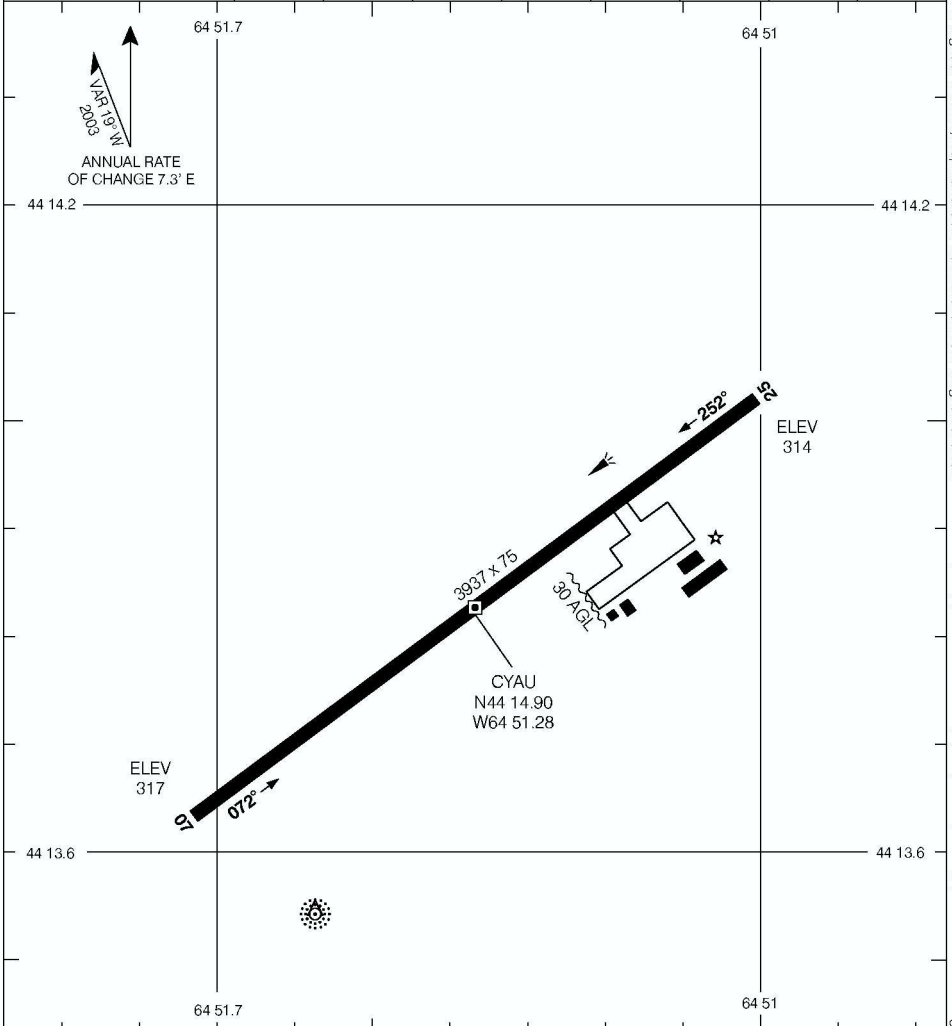

AERODROME CHART

LIVERPOOL/SOUTH SHORE REGIONAL
LIVERPOOL NS

UNICOM 122.8 (ATF 5 NM)	DEP MONCTON CENTRE 123.9
-----------------------------------	--

DECLARED DISTANCES	07	25						
TORA	3937	3937						
TODA	3937	3937						
ASDA	3937	3937						
LDA	3937	3937						

TAKE-OFF MINIMA Rwy 07, 25: 1/2	SCALE IN FEET
------------------------------------	-------------------

AERODROME CHART
LIVERPOOL NS

EFF 8 JUN 06
CHANGE: Power line added & A/D name
LIVERPOOL/SOUTH SHORE REGIONAL