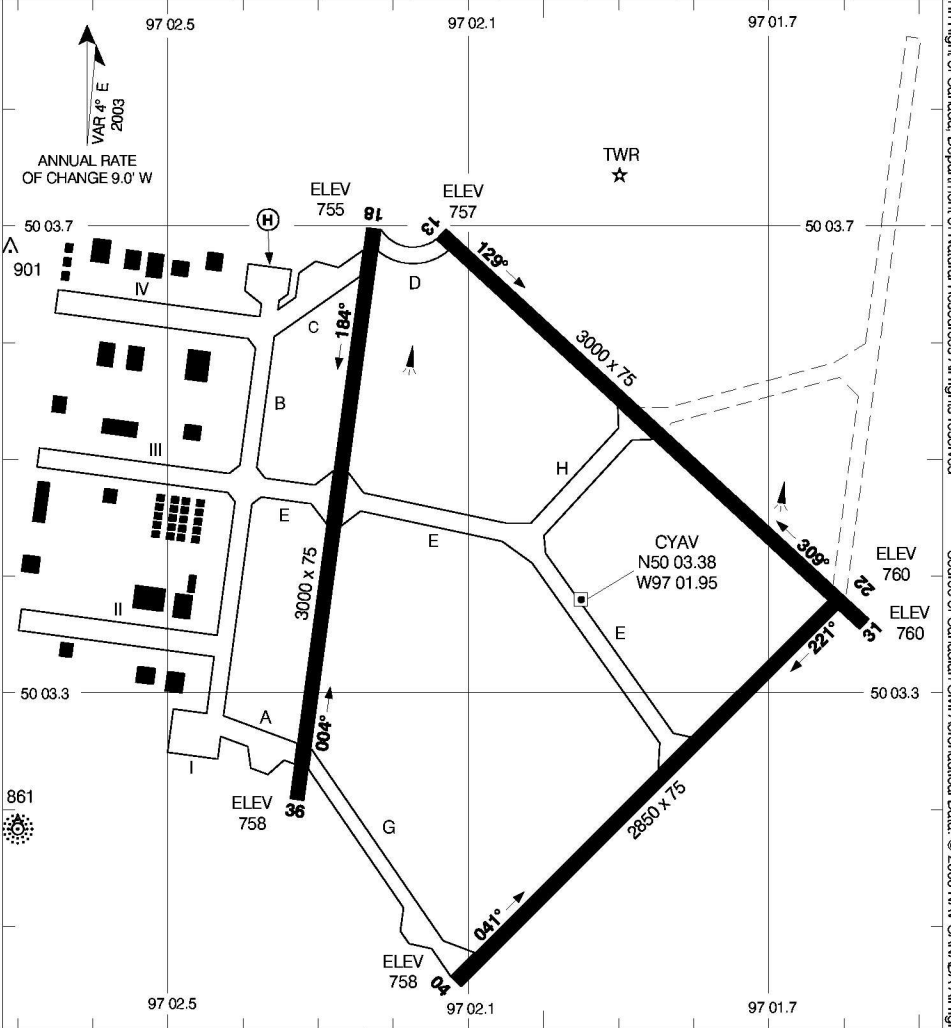

AERODROME CHART

WINNIPEG/ST. ANDREWS
WINNIPEG MB

● ATIS
125.8

● GND
121.8

● TWR
118.5

DEP
WINNIPEG
119.9 366.5

DECLARED DISTANCES

	04	22	13	31	18	36
TORA	2850	2850	3000	3000	3000	3000
TODA	2850	2850	3000	3000	3000	3000
ASDA	2850	2850	3000	3000	3000	3000
LDA	2850	2850	3000	3000	3000	3000

TAKE-OFF MINIMA

All Rws: 1/2

SCALE IN FEET

AERODROME CHART
EFF 10 MAY 07

CHANGE: Obst added

WINNIPEG MB
WINNIPEG/ST. ANDREWS
NAD83

© 2005 Her Majesty The Queen in Right of Canada, Department of Natural Resources. All rights reserved.