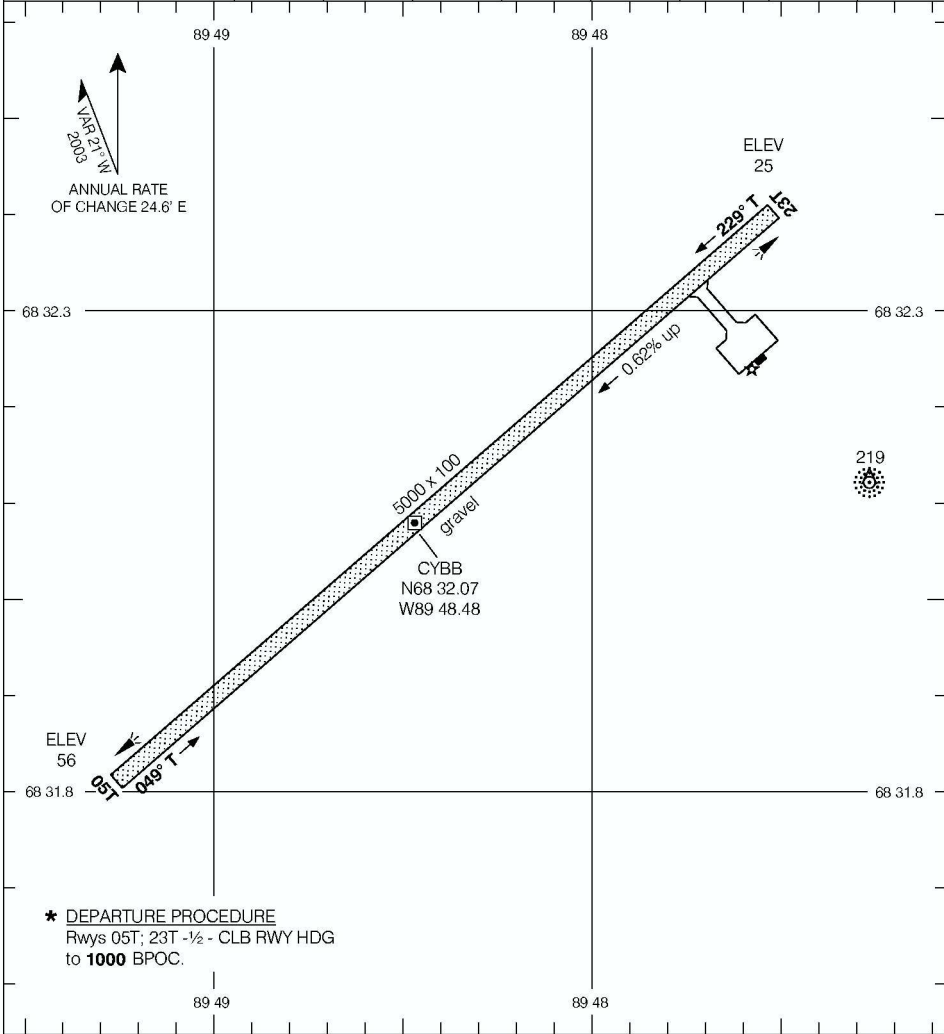

# AERODROME CHART

KUGAARUK  
KUGAARUK NU

Ø APRT RDO  
122.1 (MF 5 NM)  
O/T TFC 122.1

© 2006 Her Majesty The Queen In Right of Canada, Department of Natural Resources All rights reserved  
Source of Canadian Civil Aeronautical Data © 2006 NAV CANADA All rights reserved

DECLARED DISTANCES	05T	23T					
TORA	5000	5000					
TODA	5200	5200					
ASDA	5000	5000					
LDA	5000	5000					

\* DEPARTURE PROCEDURE  
Rwys 05T; 23T - 1/2 - CLB RWY HDG  
to 1000 BPOC.

TAKE-OFF MINIMA
Rwys 05T; 23T: *