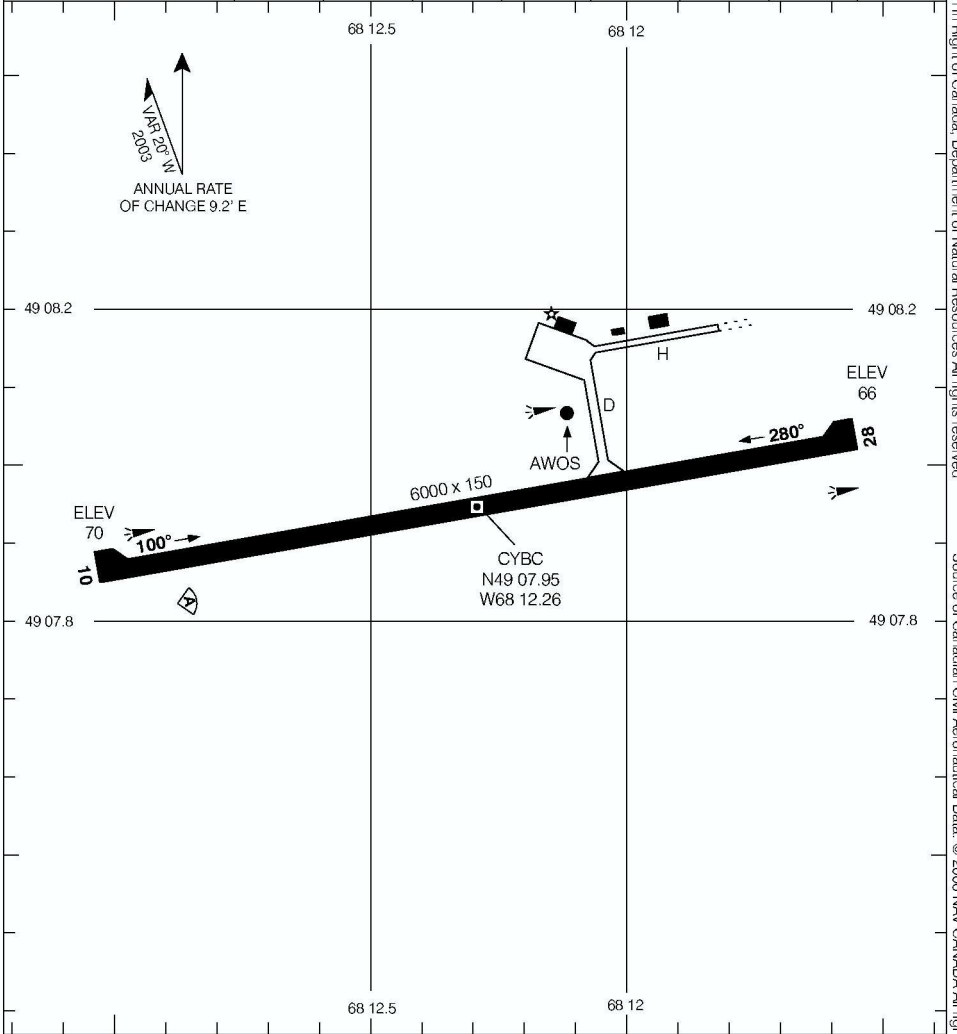

AERODROME CHART

BAIE-COMEAU
BAIE-COMEAU QC

VOT 115.7	RADIO MONT-JOLI 118.3 (MF 5 NM)	DEP MONTREAL CENTRE 134.65 227.2
---------------------	---	--

DECLARED DISTANCES	10	28						
	TORA	6000	6000					
TODA	7000	7000						
ASDA	6000	6000						
LDA	6000	6000						

TAKE-OFF MINIMA	SCALE IN FEET 1000 0 1000 2000
Rwys 10, 28: ½	

© 2006 Her Majesty The Queen In Right of Canada, Department of Natural Resources All rights reserved. Source of Canadian Civil Aeronautical Data: © 2006 NAV CANADA All rights reserved.