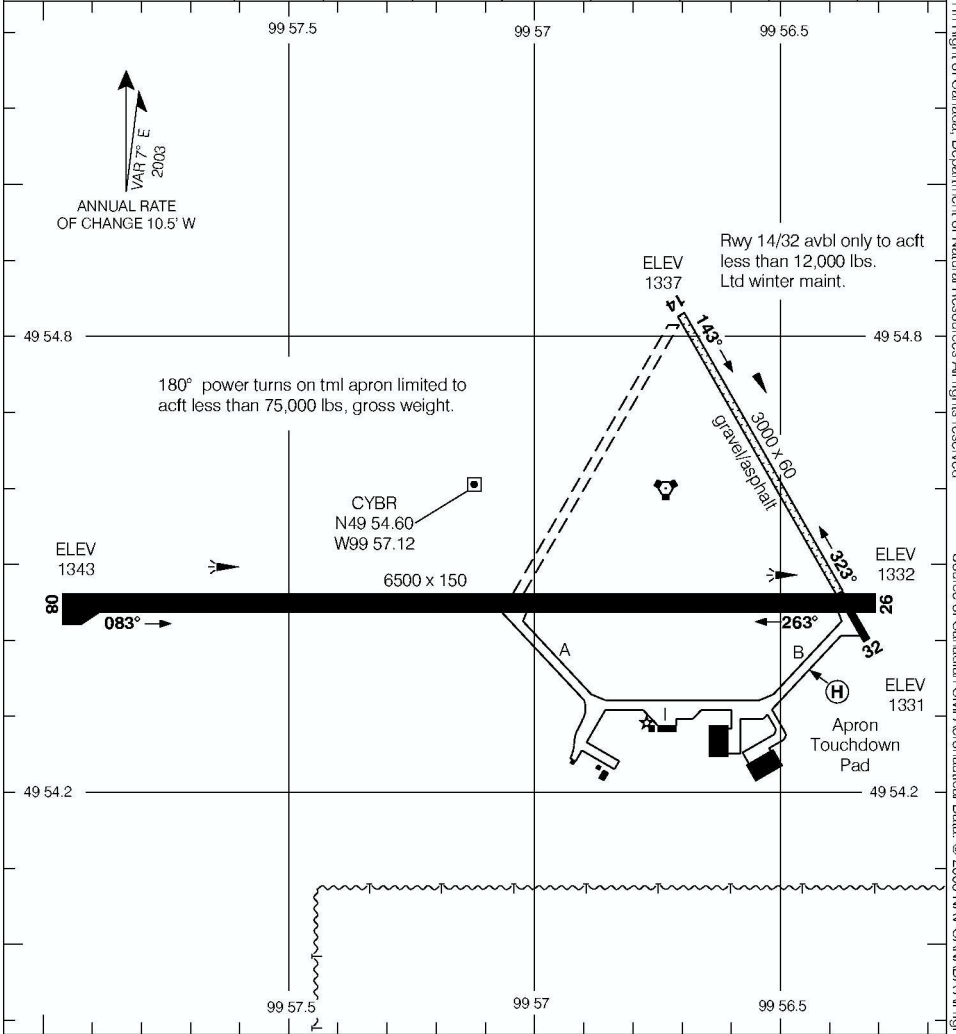

# AERODROME CHART

BRANDON MUNI  
BRANDON MB

<b>ARR RADIO</b>							
				<b>RADIO 122.1 (MF 5 NM) 248.3</b>			

DECLARED DISTANCES	08	26	14	32			
TORA	6500	6500	3000	3000			
TODA	7300	7100	3500	3500			
ASDA	6500	6500	3000	3000			
LDA	6500	6500	3000	3000			

TAKE-OFF MINIMA	SCALE IN FEET
Rwys 08, 26: ½ Rwys 14, 32: NOT ASSESSED	1000 0 1000 2000

© 2006 Her Majesty The Queen In Right of Canada, Department of Natural Resources All rights reserved. Source of Canadian Civil Aeronautical Data: © 2006 NAV CANADA All rights reserved.