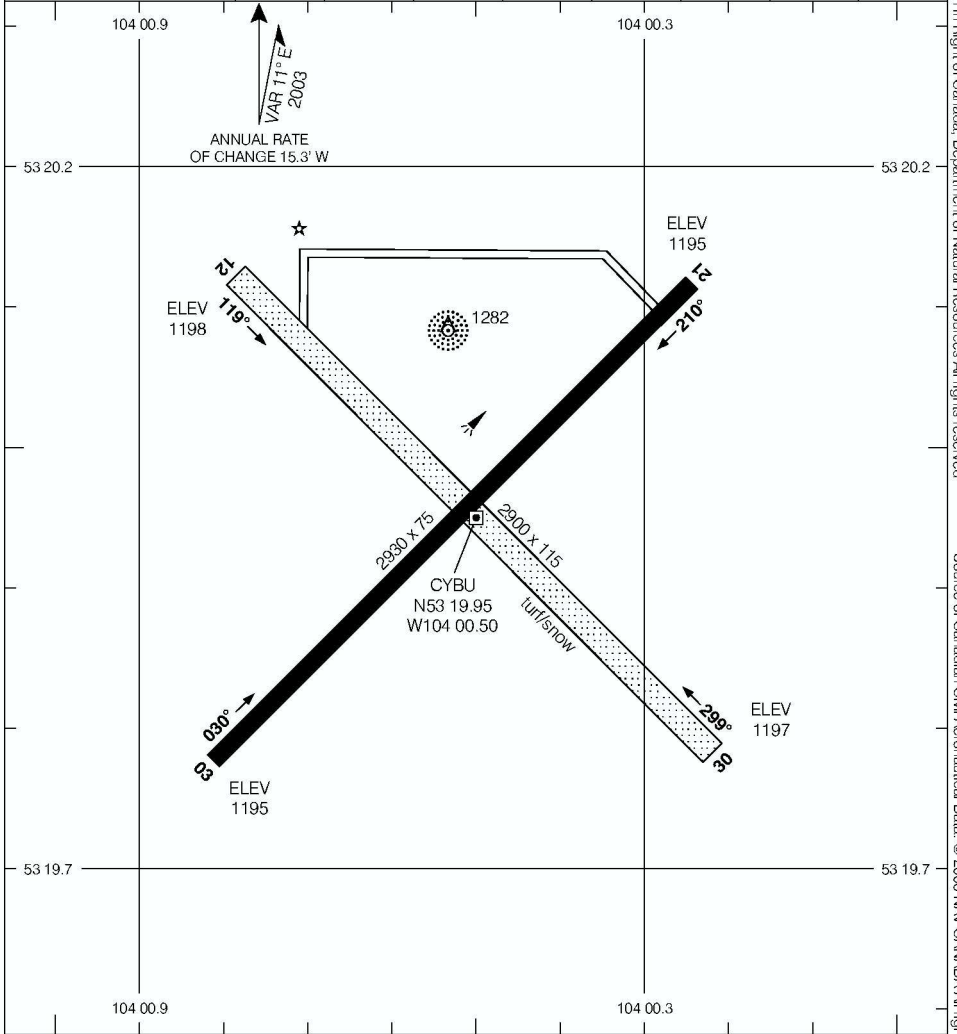

# AERODROME CHART

NIPAWIN  
NIPAWIN SK

UNICOM  
122.8 (ATF 5 NM)  
O/T TFC 122.8

## DECLARED DISTANCES

	03	21	12	30		
TORA	_____	_____	_____	_____		
TODA	_____	_____	_____	_____		
ASDA	_____	_____	_____	_____		
LDA	_____	_____	_____	_____		

## TAKE-OFF MINIMA

Rwys 03, 12, 21, 30: NOT ASSESSED

## SCALE IN FEET