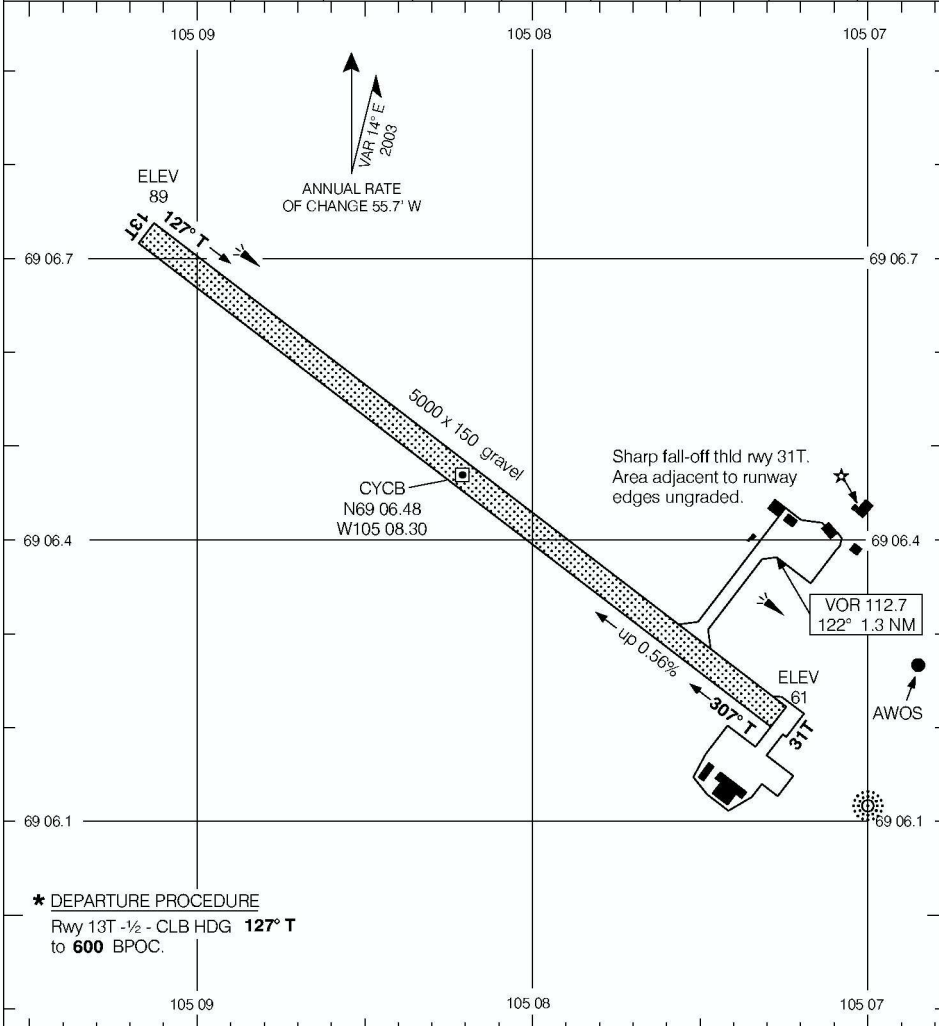

AERODROME CHART

CAMBRIDGE BAY
CAMBRIDGE BAY NU

APRT RDO
122.1 (MF 5 NM)

DECLARED DISTANCES

	13T	31T					
TORA	5000	5000					
TODA	5200	5200					
ASDA	5000	5000					
LDA	5000	5000					

*** DEPARTURE PROCEDURE**
Rwy 13T - ½ - CLB HDG **127° T**
to **600** BPOC.

TAKE-OFF MINIMA

Rwy 31T: ½
Rwy 13T: *

AERODROME CHART
EFF 8 JUN 06

CHANGE: Editorial

CAMBRIDGE BAY NU
CAMBRIDGE BAY
NAD83

© 2006 Her Majesty The Queen In Right of Canada, Department of Natural Resources All rights reserved
Source of Canadian Civil Aeronautical Data © 2006 NAV CANADA All rights reserved