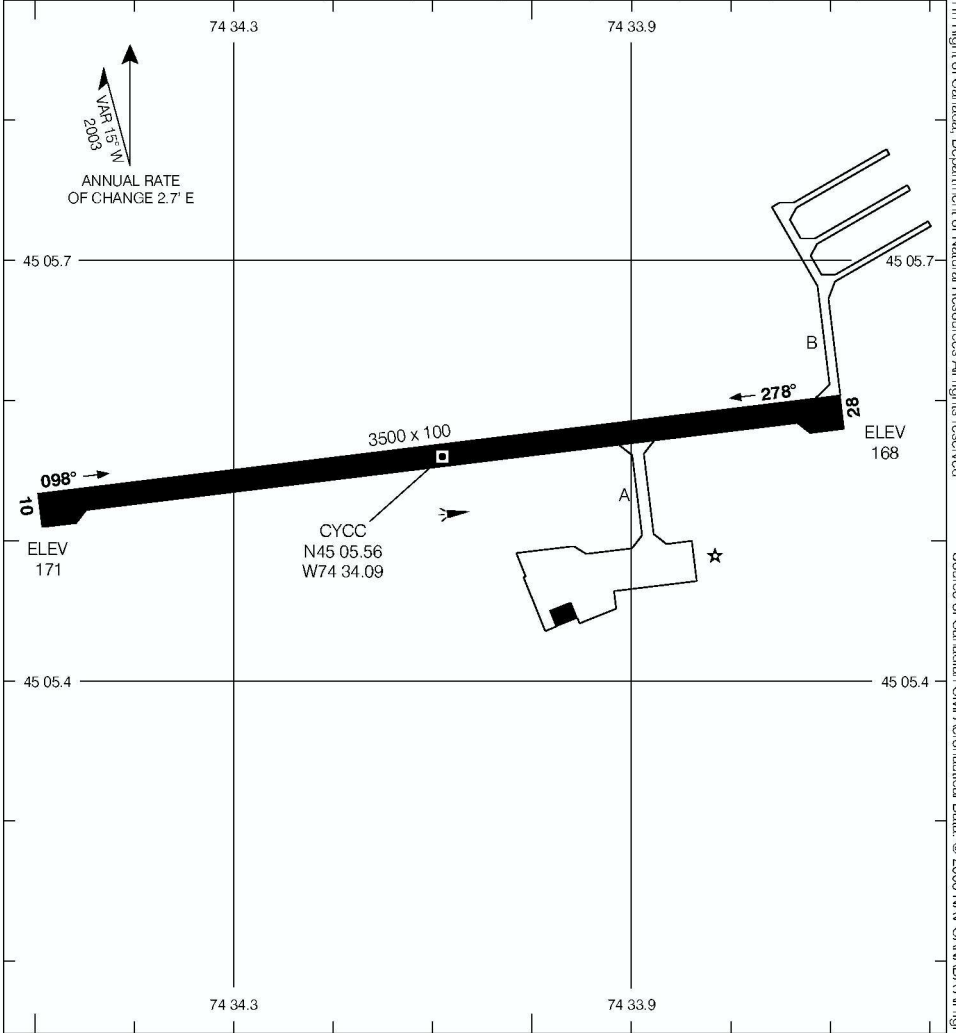

AERODROME CHART

CORNWALL REGIONAL
CORNWALL ON

UNICOM (AU)
122.775 (ATF 5 NM)
O/T TFC 122.775

DEP BOSTON
135.25 377.1

DECLARED DISTANCES

	10	28						
TORA	3500	3500						
TODA	4164	3755						
ASDA	3500	3500						
LDA	3500	3500						

TAKE-OFF MINIMA

Rwys 10, 28: 1/2

SCALE IN FEET

AERODROME CHART

EFF 13 APR 06

CHANGE: Editorial

CORNWALL ON
CORNWALL REGIONAL

NAD83