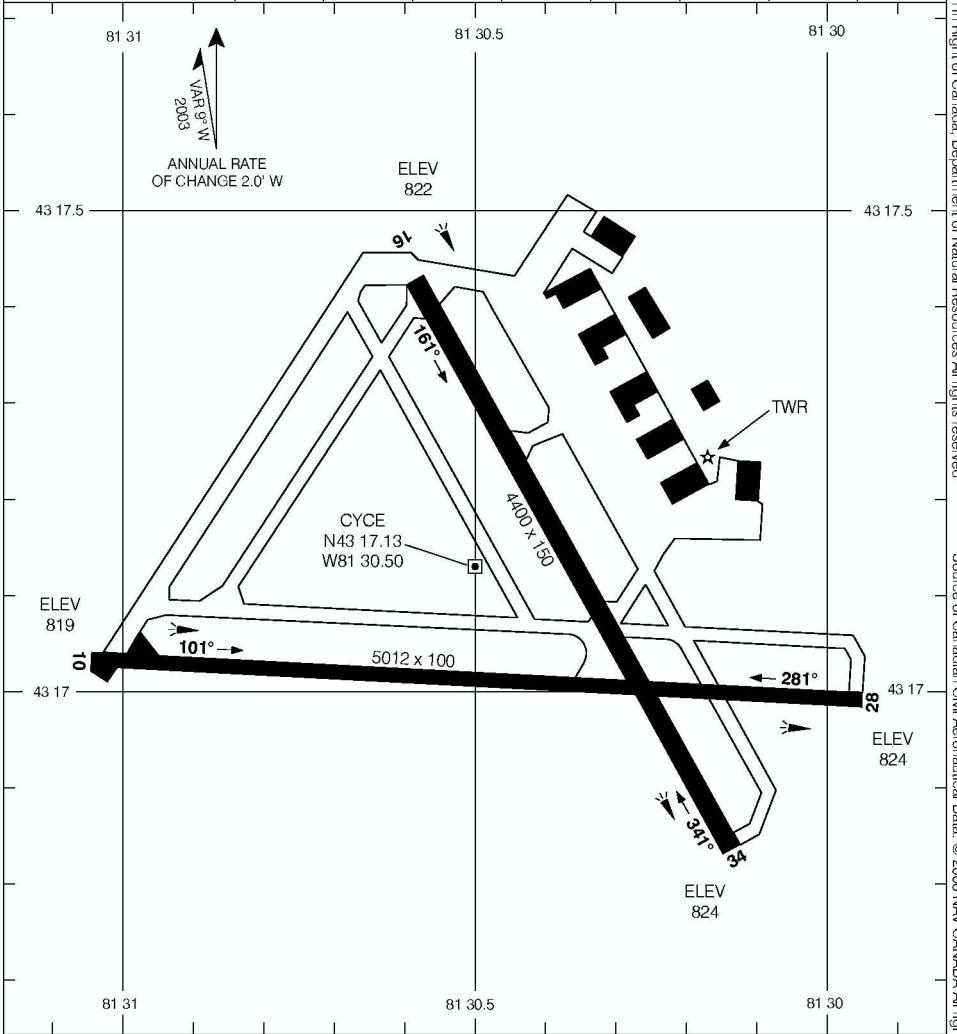

# AERODROME CHART

CENTRALIA /HURON AIRPARK  
CENTRALIA ON

<b>UNICOM</b> <b>122.8 (ATF 5 NM)</b> <b>O/T TFC 122.8</b>	<b>DEP</b> <b>TORONTO CENTRE</b> <b>135.30</b>
--	--

DECLARED DISTANCES	10	28	16	34				
TORA	5012	5012	4400	4400				
TODA	5012	5012	4400	4400				
ASDA	5012	5012	4400	4400				
LDA	5012	5012	4400	4400				

<b>TAKE-OFF MINIMA</b> All Rwys: ½	SCALE IN FEET 
---------------------------------------	-------------------

**AERODROME CHART** CENTRALIA ON  
 EFF 13 APR 06 CENTRALIA /HURON AIRPARK  
NAD83

© 2006 Her Majesty The Queen In Right of Canada, Department of Natural Resources All rights reserved. Source of Canadian Civil Aeronautical Data: © 2006 NAV CANADA All rights reserved.