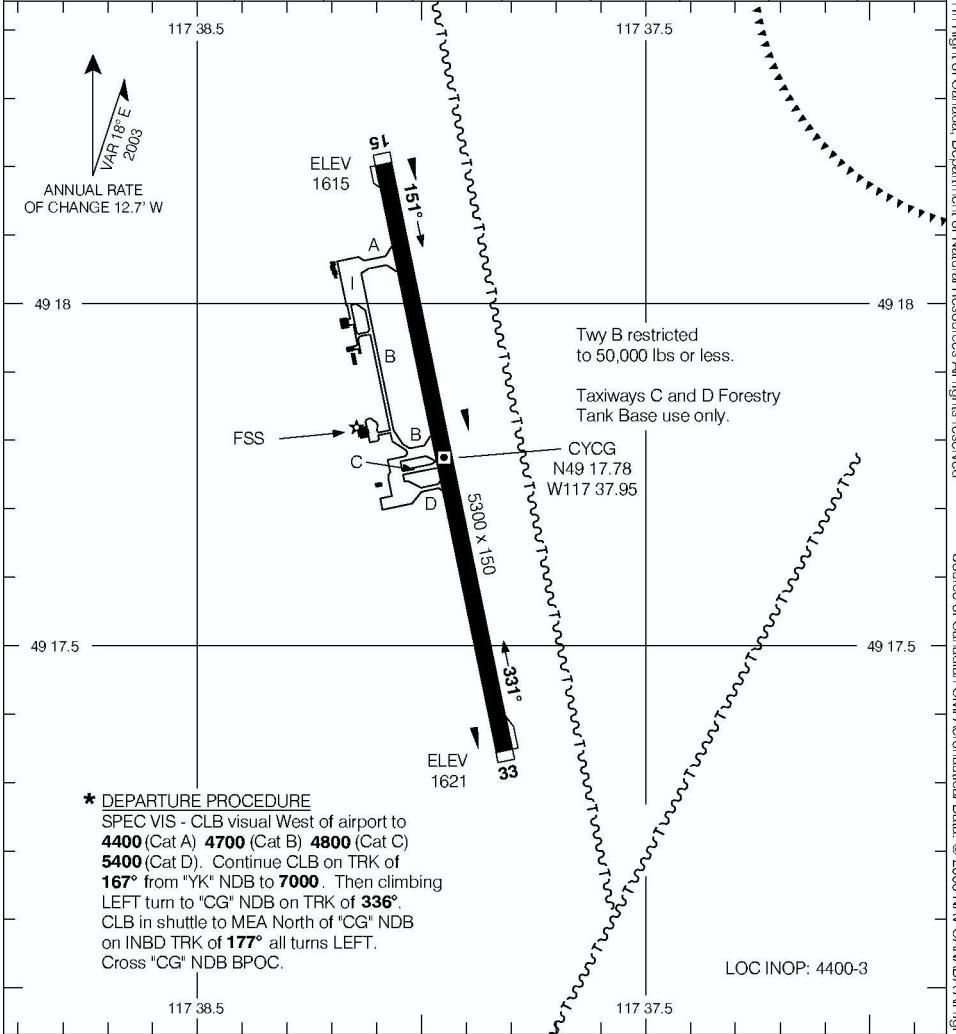

AERODROME CHART

CASTLEGAR
CASTLEGAR BC

VOT 111.8	Q RADIO 122.1 (MF 5 NM) O/T TFC 122.1	DEP VANCOUVER CENTRE 134.2 227.3
---------------------	--	--

DECLARED DISTANCES		15	33						
TORA		5300	5300						
TODA		5300	5620						
ASDA		5300	5300						
LDA		5300	5300						

*** DEPARTURE PROCEDURE**
SPEC VIS - CLB visual West of airport to **4400** (Cat A) **4700** (Cat B) **4800** (Cat C) **5400** (Cat D). Continue CLB on TRK of **167°** from "YK" NDB to **7000**. Then climbing LEFT turn to "CG" NDB on TRK of **336°**. CLB in shuttle to MEA North of "CG" NDB on INBD TRK of **177°** all turns LEFT. Cross "CG" NDB BPOC.

TAKE-OFF MINIMA	
Rwys 15, 33: *	

© 2006 Her Majesty The Queen In Right of Canada, Department of Natural Resources All rights reserved. Source of Canadian Civil Aeronautical Data © 2006 NAV CANADA All rights reserved.