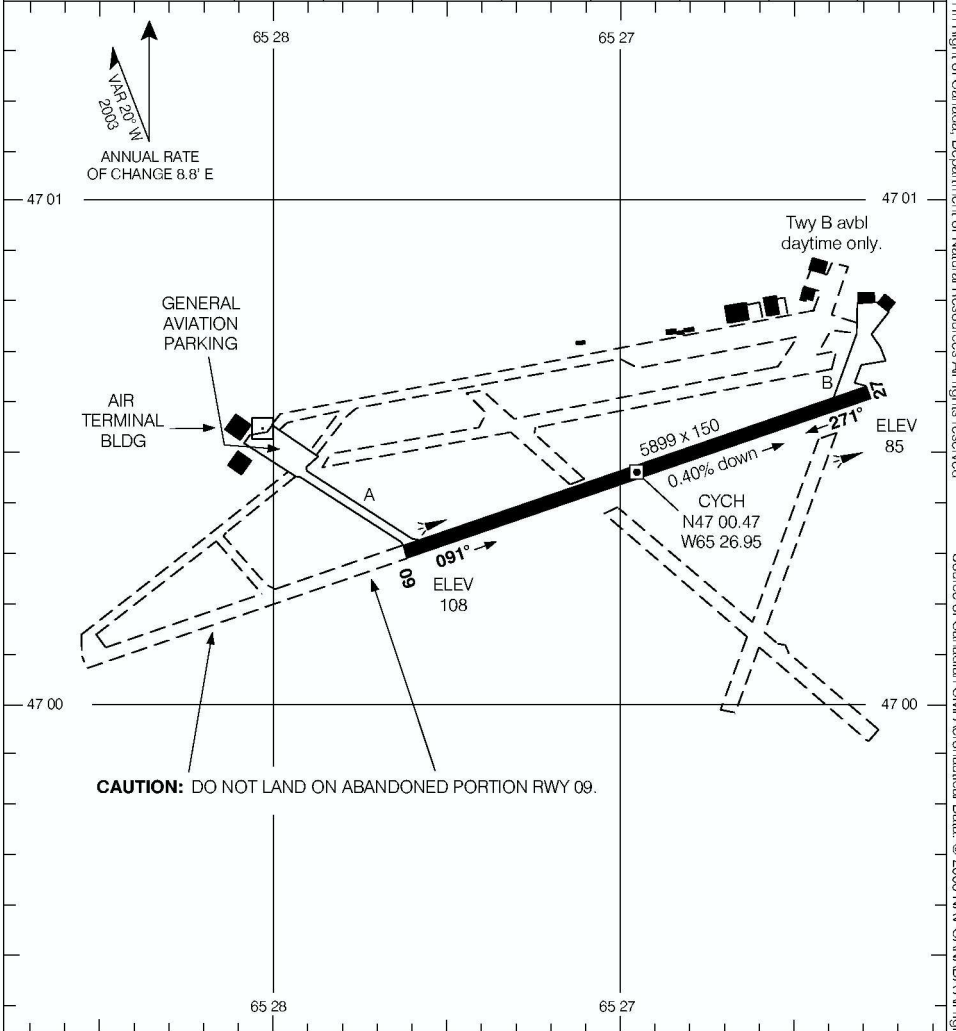

AERODROME CHART

MIRAMICHI
MIRAMICHI NB

UNICOM (AU)
122.7 (ATF 5 NM)
O/T TFC 122.7

DEP
MONCTON CENTRE
123.7

DECLARED DISTANCES

	09	27						
TORA	5899	5899						
TODA	6899	6899						
ASDA	5899	5899						
LDA	5899	5899						

TAKE-OFF MINIMA

Rwys 09, 27: ½

SCALE IN FEET

AERODROME CHART

EFF 13 APR 06

CHANGE: Editorial

MIRAMICHI NB

MIRAMICHI