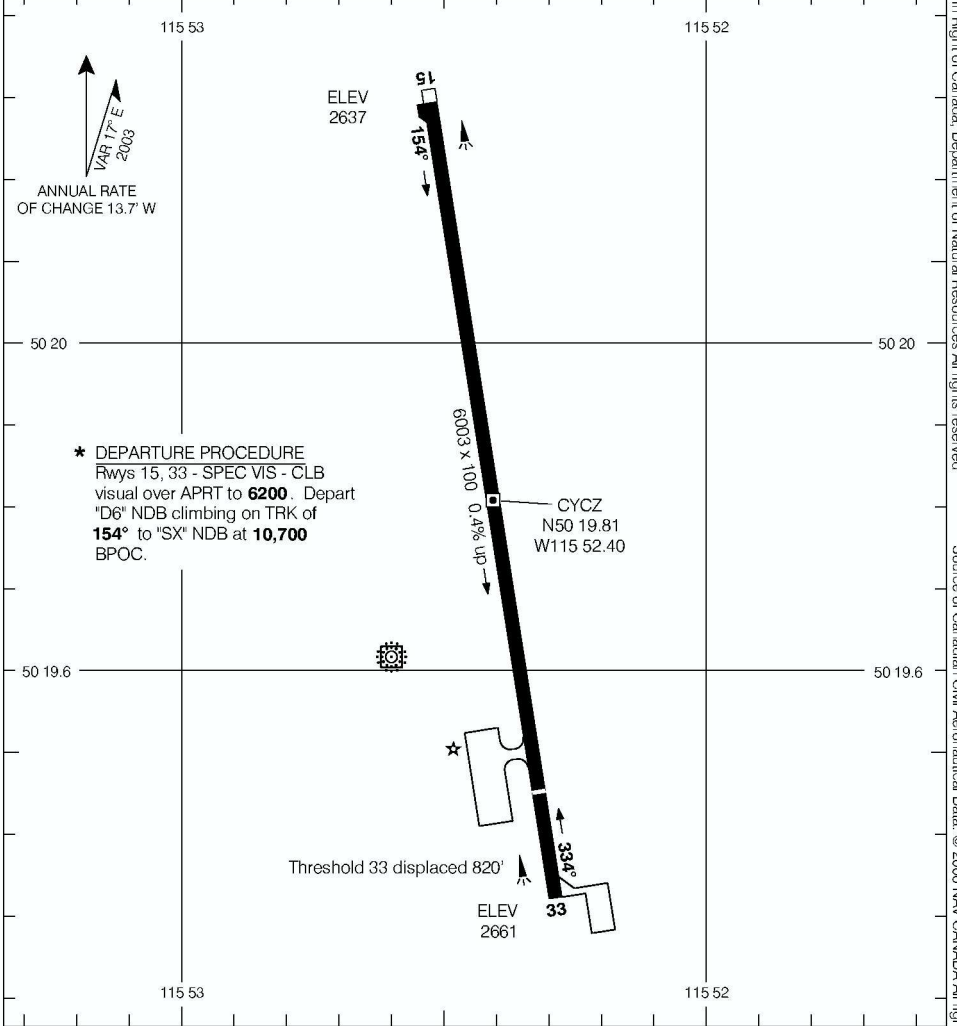

# AERODROME CHART

FAIRMONT HOT SPRINGS  
FAIRMONT HOT SPRINGS BC

<b>RADIO(DRCO) PACIFIC 126.7</b>	<b>TFC 123.2 (ATF 5 NM)</b>	<b>DEP VANCOUVER CENTRE 133.6</b>
--	-------------------------------------	---

DECLARED DISTANCES	15	33					
	TORA	6003	6003				
TODA	6003	6003					
ASDA	6003	6003					
LDA	6003	5183					

TAKE-OFF MINIMA	SCALE IN FEET
Rwys 15, 33: *	1000 0 1000

AERODROME CHART CHANGE: Editorial FAIRMONT HOT SPRINGS BC  
EFF 13 APR 06 FAIRMONT HOT SPRINGS NAD83