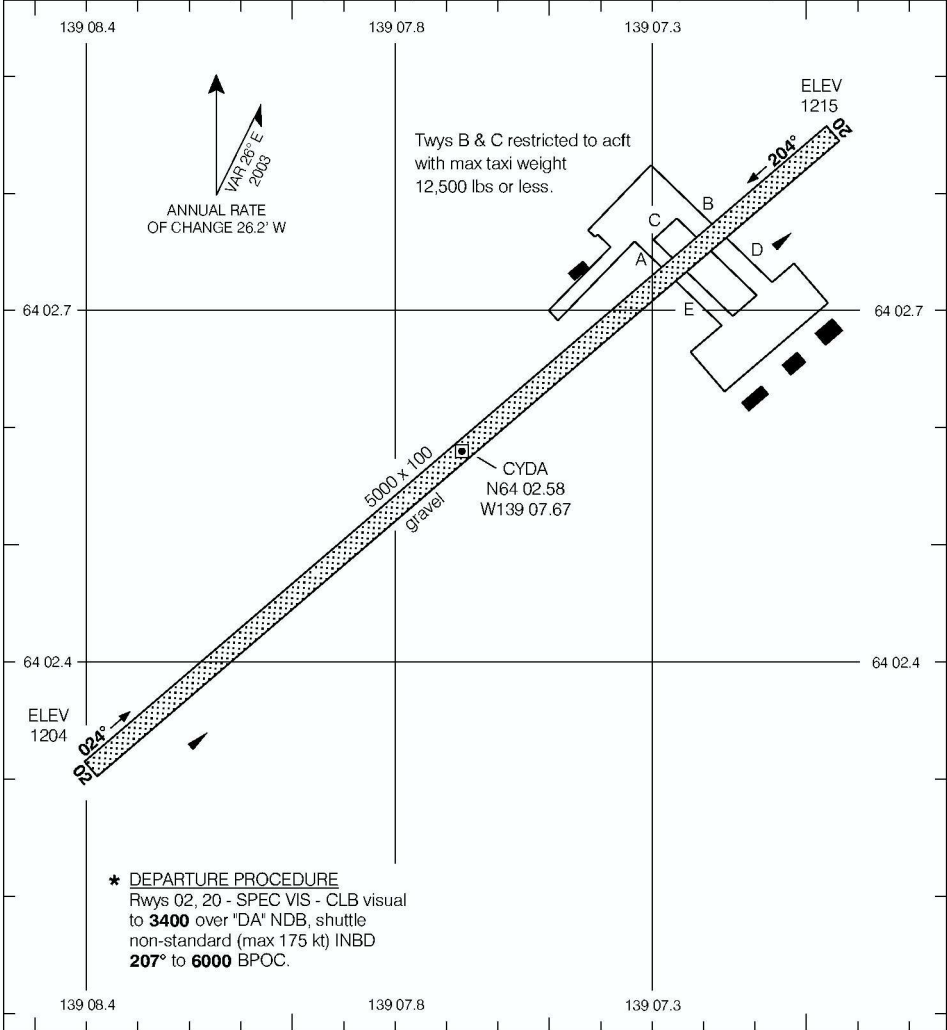

AERODROME CHART

DAWSON CITY
DAWSON CITY YT

APRT RADIO
122.1 (MF 5 NM)
O/T TFC 122.1

DEP
WHITEHORSE RDO (RCO)
126.7

DECLARED DISTANCES

	02	20					
TORA	5000	5000					
TODA	5200	5200					
ASDA	5000	5000					
LDA	5000	5000					

TAKE-OFF MINIMA

Rwys 02; 20: *

AERODROME CHART
EFF 8 JUN 06

CHANGE: Editorial

DAWSON CITY YT
DAWSON CITY
NAD83

© 2006 Her Majesty The Queen in Right of Canada, Department of Natural Resources All rights reserved. Source of Canadian Civil Aeronautical Data: © 2006 NAV CANADA All rights reserved.