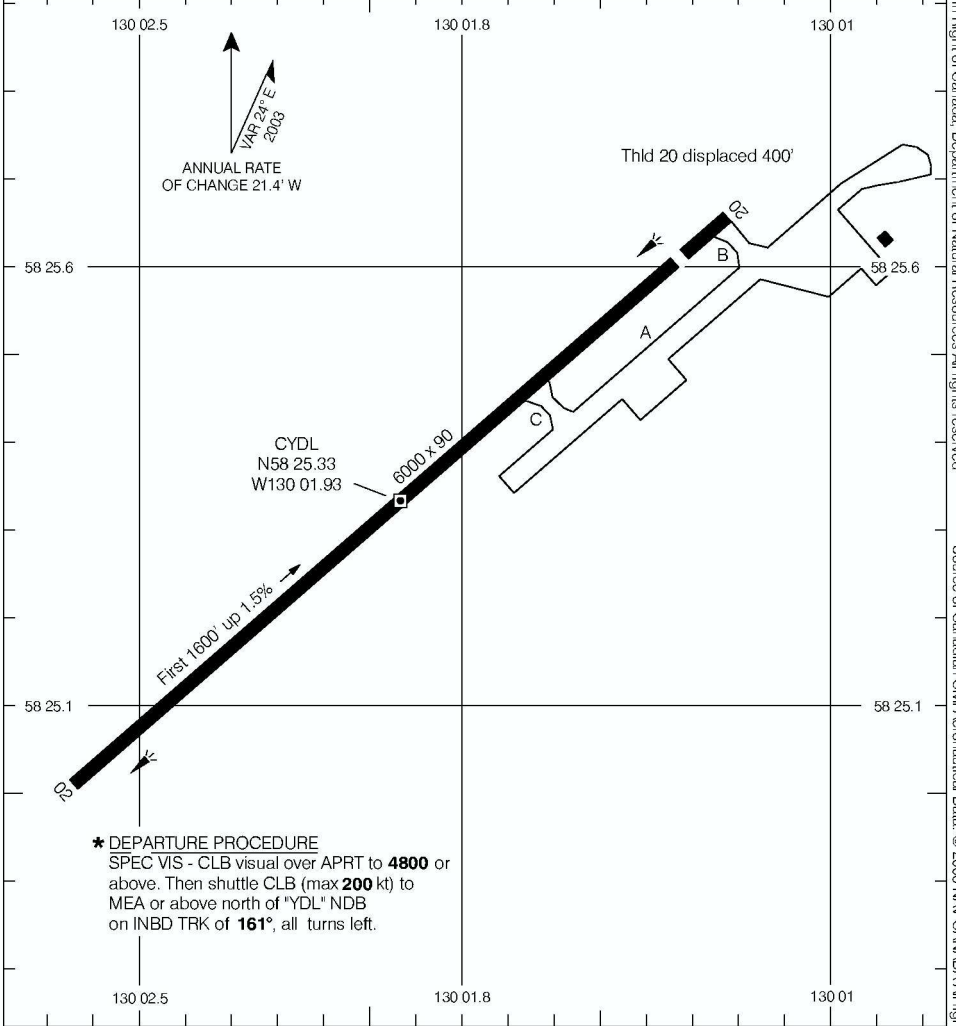

AERODROME CHART

DEASE LAKE
DEASE LAKE BC

LWIS 128.7	TFC 123.2 (ATF 5 NM)	DEP WHITEHORSE RADIO 126.7
----------------------	--------------------------------	------------------------------------------------

DECLARED DISTANCES	02	20					
	TORA	6000	6000				
TODA	6000	6000					
ASDA	6000	6000					
LDA	6000	5600					

*** DEPARTURE PROCEDURE**
SPEC VIS - CLB visual over APRT to **4800** or above. Then shuttle CLB (max **200** kt) to MEA or above north of "YDL" NDB on INBD TRK of **161°**, all turns left.

TAKE-OFF MINIMA	SCALE IN FEET
Rwys 02, 20: *	1000 0 1000 2000

© 2006 Her Majesty The Queen in Right of Canada, Department of Natural Resources All rights reserved. Source of Canadian Civil Aeronautical Data: © 2006 NAV CANADA All rights reserved.