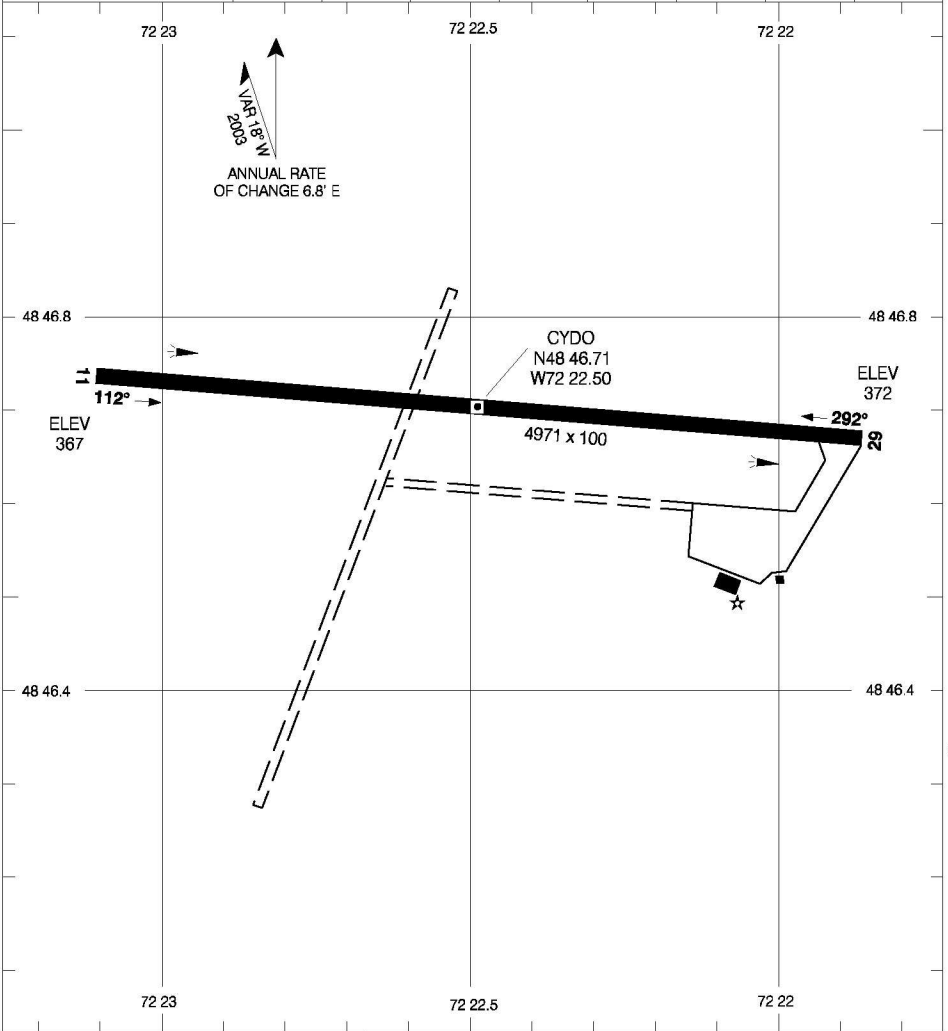

AERODROME CHART

DOLBEAU-ST-FÉLICIEN
DOLBEAU-ST-FÉLICIEN QC

UNICOM 122.7 (ATF 5 NM) O/T TFC 122.7	DEP QUEBEC RADIO 123.55
--	--

DECLARED DISTANCES	11	29						
	TORA	4971	4971					
TODA	4971	4971						
ASDA	4971	4971						
LDA	4971	4971						

TAKE-OFF MINIMA Rwy 11, 29: ½	SCALE IN FEET
---	-------------------

AERODROME CHART
EFF 5 JUL 07 CHANGE: DEP freq

DOLBEAU-ST-FÉLICIEN QC
DOLBEAU-ST-FÉLICIEN
NAD83