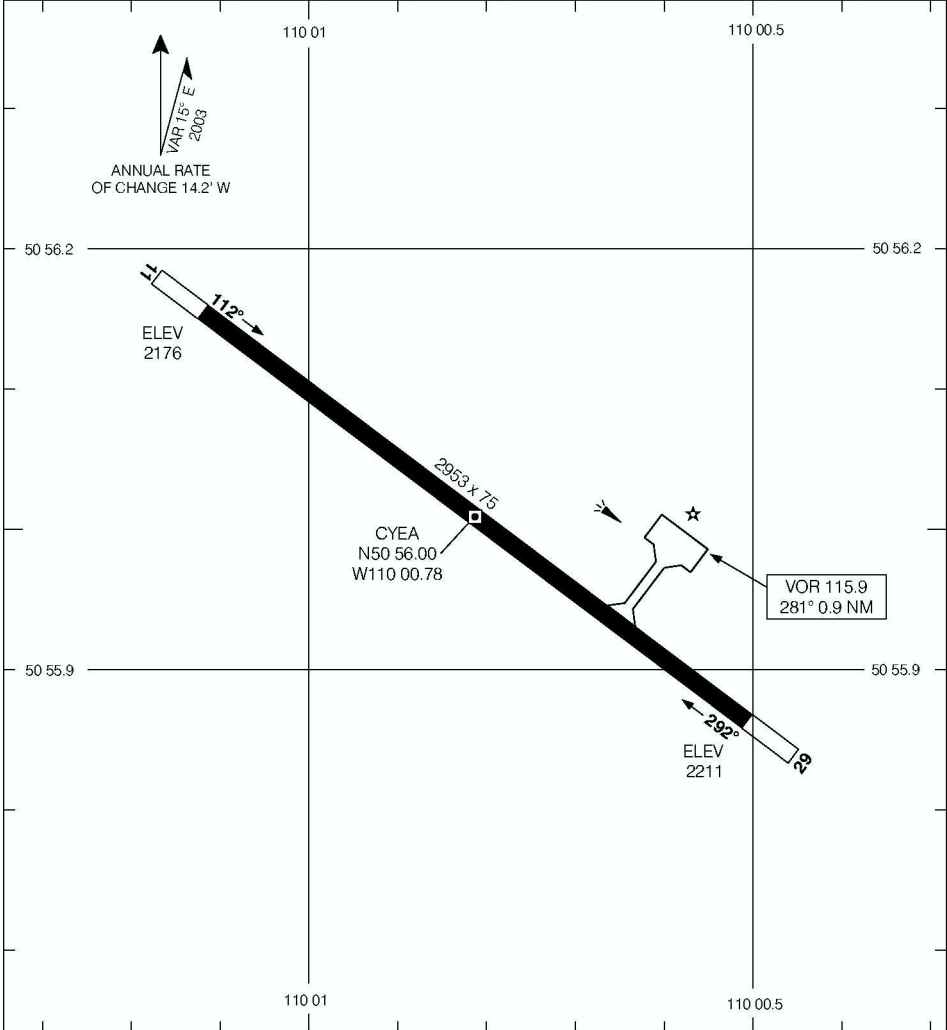

AERODROME CHART

EMPRESS
EMPRESS AB

TFC
123.2 (ATF 5 NM)

DECLARED DISTANCES

	11	29					
TORA	—	—					
TODA	—	—					
ASDA	—	—					
LDA	—	—					

TAKE-OFF MINIMA

Rwys 11, 29: ½

AERODROME CHART
EFF 8 JUN 06