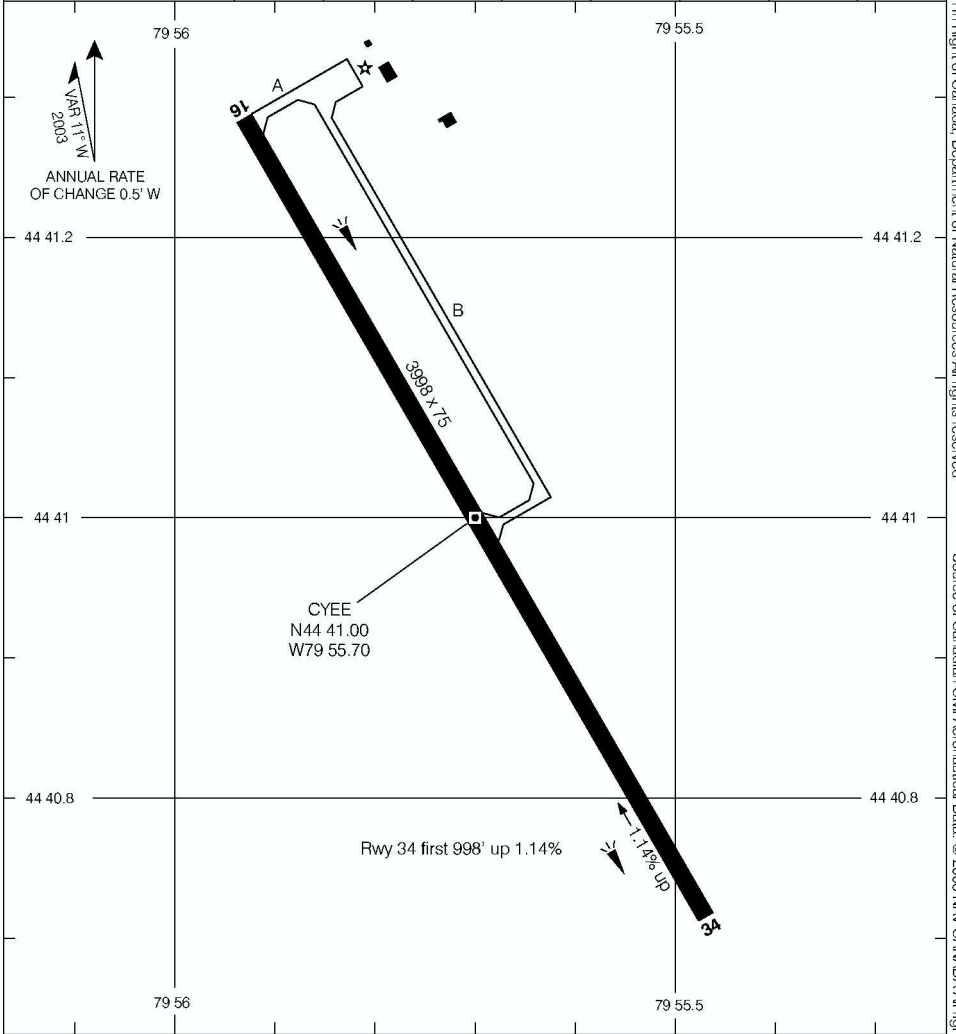

AERODROME CHART

MIDLAND /HURONIA
MIDLAND ON

RADIO (DRCO) LONDON 126.7	UNICOM (AU) 122.85 (ATF 5 NM) O/T TFC 122.85	DEP TORONTO CENTRE 124.025

DECLARED DISTANCES	16	34						
	TORA	3998	3998					
TODA	4198	4268						
ASDA	3998	3998						
LDA	3998	3998						

TAKE-OFF MINIMA	SCALE IN FEET 1000 0 1000
Rwys 16, 34: ½