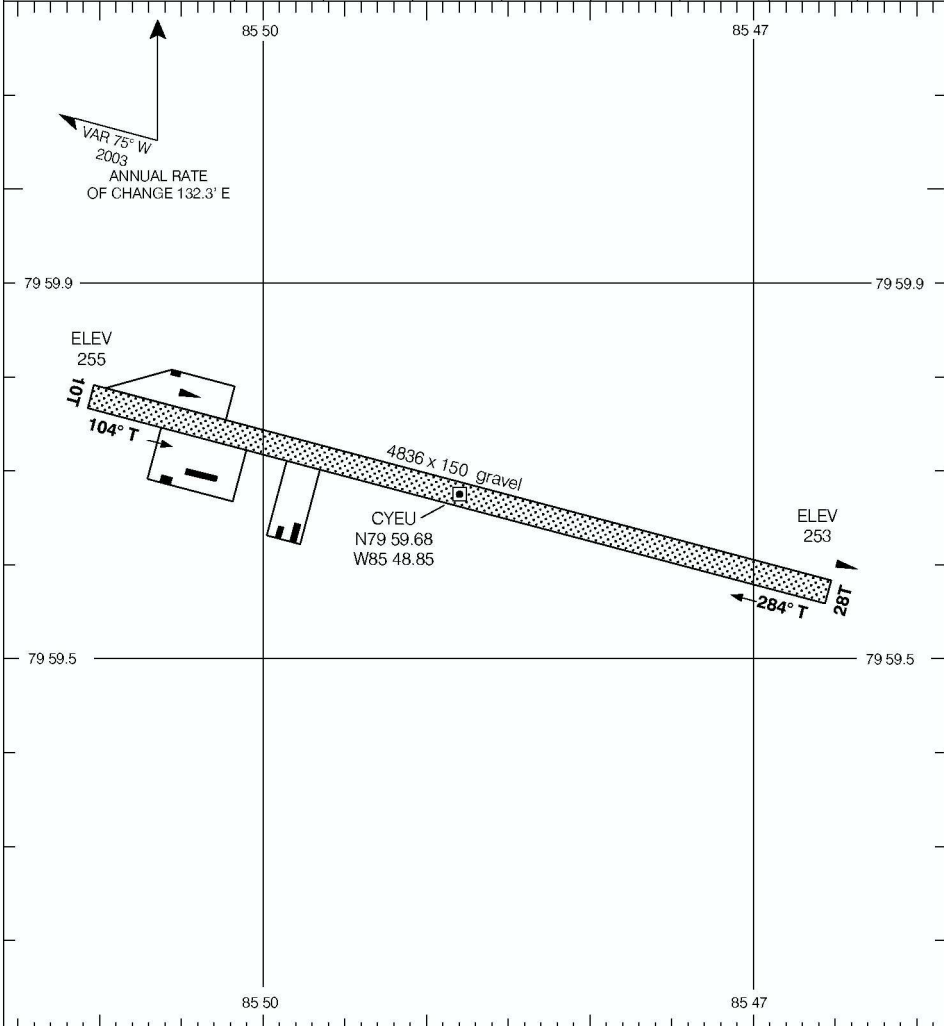

# AERODROME CHART

EUREKA  
EUREKA NU

**Q UNICOM**  
**122.8 (ATF 5 NM)**  
**O/T TFC 122.8**

© 2006 Her Majesty The Queen in Right of Canada, Department of Natural Resources All rights reserved  
Source of Canadian Civil Aeronautical Data © 2006 NAV CANADA All rights reserved

DECLARED DISTANCES	10T	28T					
TORA	4836	4836					
TODA	4836	4836					
ASDA	4836	4836					
LDA	4836	4836					

TAKE-OFF MINIMA	SCALE IN FEET
Rwys 10T, 28T: NOT ASSESSED	1000 0 1000 2000

AERODROME CHART  
EFF 13 APR 06

CHANGE: TODA

EUREKA NU  
EUREKA  
NAD83