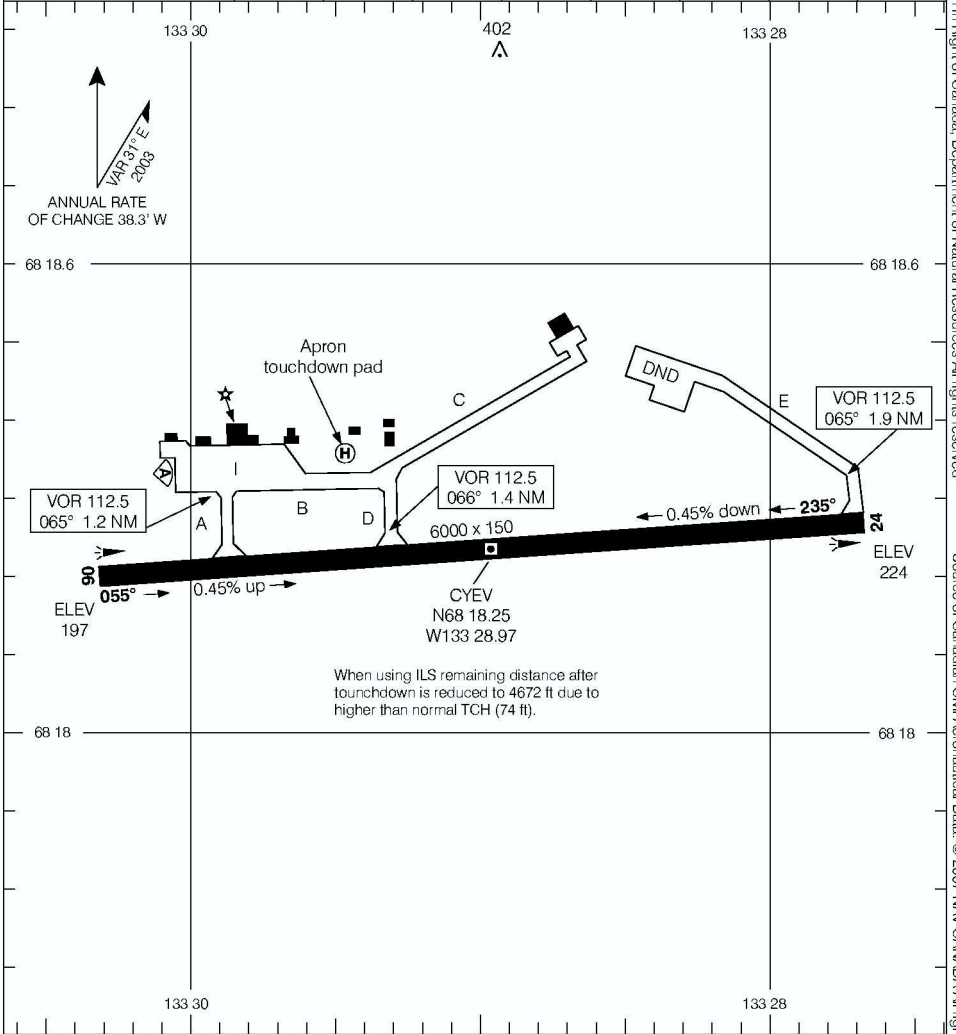

AERODROME CHART

INUVIK (MIKE ZUBKO)
INUVIK NT

ATIS 128.5	RADIO 122.3 (MF 5 NM) 262.7	DEP EDMONTON CENTRE 132.4
----------------------	--	--

DECLARED DISTANCES	06	24					
	TORA	6000	6000				
TODA	7000	7000					
ASDA	6000	6000					
LDA	6000	6000					

TAKE-OFF MINIMA	SCALE IN FEET
Rwys 06; 24:½	

AERODROME CHART
EFF 18 JAN 07

CHANGE: Comm box

INUVIK NT
INUVIK (MIKE ZUBKO)
NAD83

© 2007 Her Majesty The Queen In Right of Canada, Department of Natural Resources All rights reserved. Source of Canadian Civil Aeronautical Data © 2007 NAV CANADA All rights reserved.