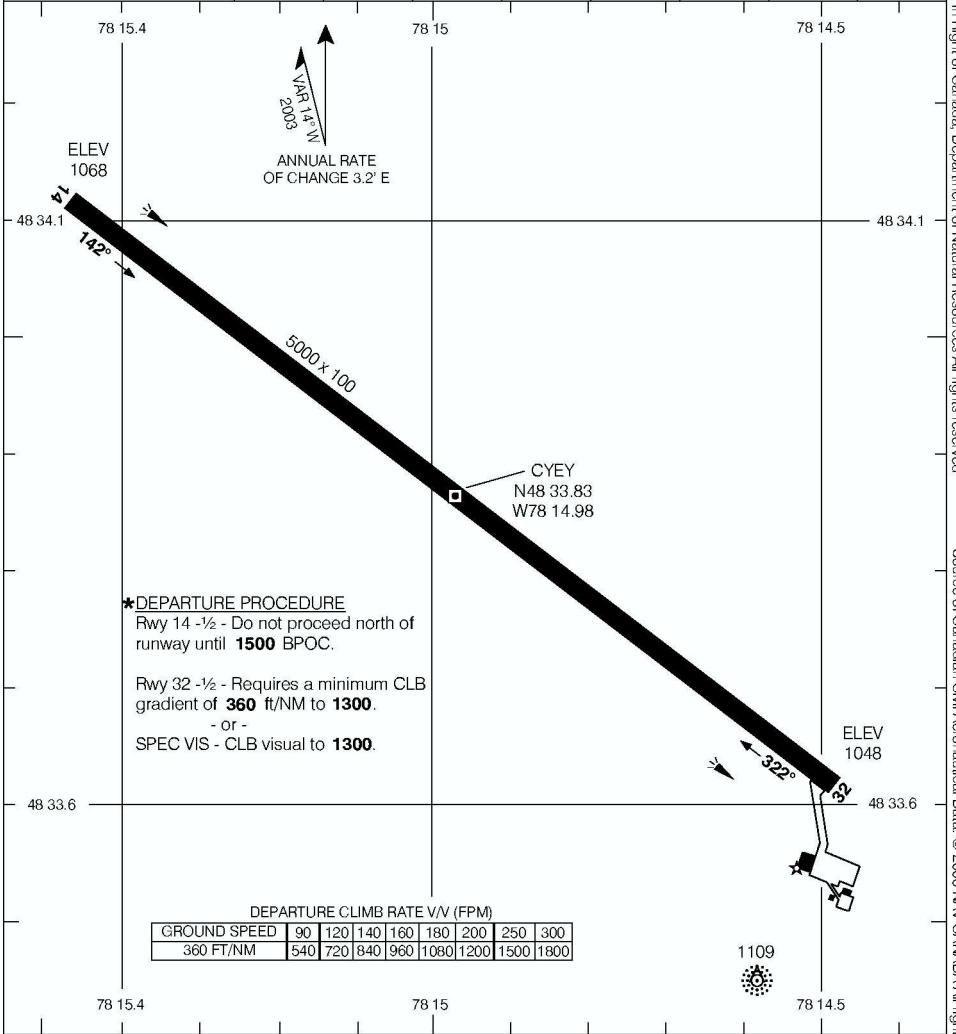

AERODROME CHART

AMOS/MAGNY
AMOS QC

UNICOM 122.8 (ATF 5 NM) O/T TFC 122.8	RADIO QUEBEC 126.7	DEP MONTREAL CENTRE 125.9 OR QUEBEC RADIO 126.7
--	---	--

DECLARED DISTANCES	14	32					
	TORA	5000	5000				
TODA	5000	5000					
ASDA	5000	5000					
LDA	5000	5000					

TAKE-OFF MINIMA Rwys 14, 32: *	SCALE IN FEET
--	-------------------

© 2006 Her Majesty The Queen in Right of Canada, Department of Natural Resources All rights reserved
Source of Canadian Civil Aeronautical Data: © 2006 NAV CANADA All rights reserved