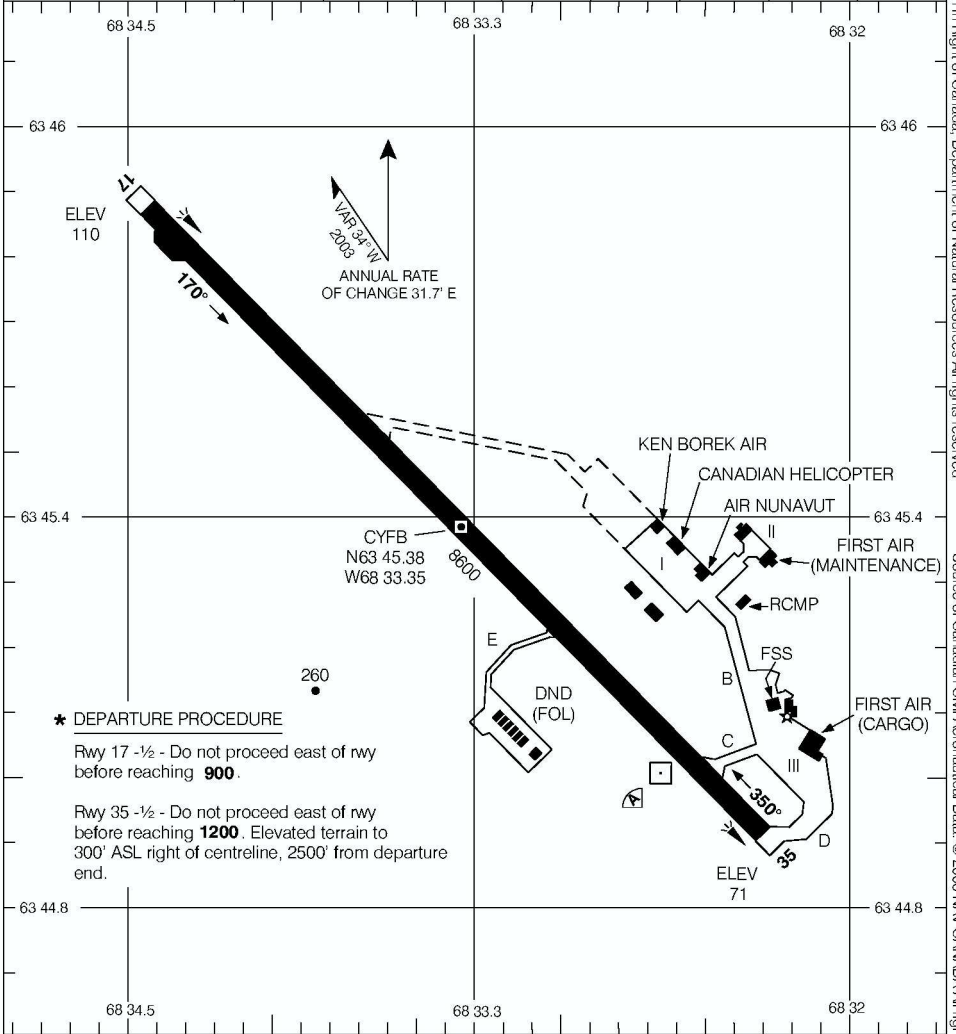

AERODROME CHART

IQUALUIT
IQUALUIT NU

VOT 114.8	RADIO 122.2 (MF 5 NM) 296.2	RADIO (RCO) ARCTIC 126.7	DEP MONTREAL CENTRE 134.55
---------------------	--	--	--

DECLARED DISTANCES	17	35					
	TORA	8600	8600				
TODA	9600	9600					
ASDA	8600	8600					
LDA	8600	8600					

AERODROME CHART

EFF 8 JUN 06

CHANGE: Editorial

IQUALUIT NU
IQUALUIT
NAD83

© 2006 Her Majesty The Queen in Right of Canada, Department of Natural Resources All rights reserved. Source of Canadian Civil Aeronautical Data © 2006 NAV CANADA All rights reserved.