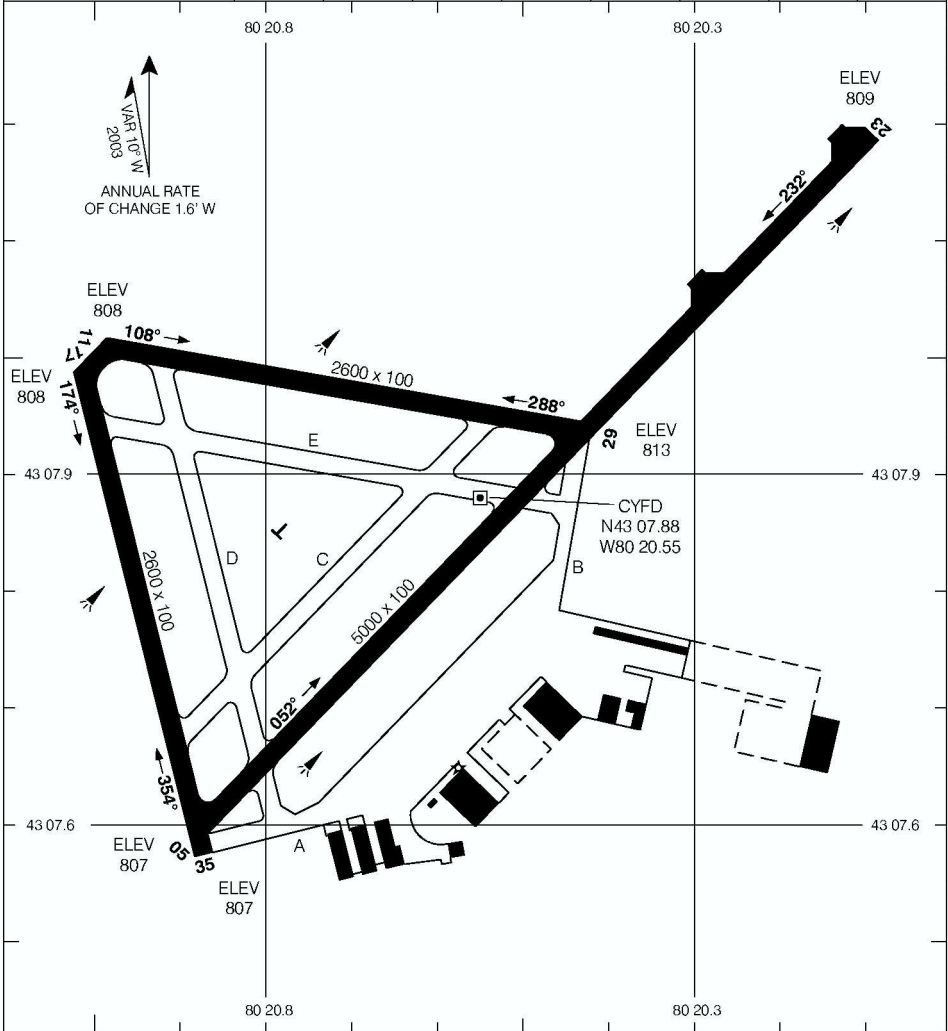

AERODROME CHART

BRANTFORD
BRANTFORD ON

Q UNICOM
122.825 (ATF 5 NM)
O/T TFC 122.825

DEP
TORONTO TML
128.27

DECLARED DISTANCES

	05	23	11	29	17	35		
TORA	5000	5000	2600	2600	2600	2600		
TODA	5000	5600	3600	3600	3600	3500		
ASDA	5000	5000	2600	2600	2600	2600		
LDA	5000	5000	2600	2600	2600	2600		

TAKE-OFF MINIMA

All Rwys: ½

SCALE IN FEET

AERODROME CHART
EFF 16 FEB 06

CHANGE: Hanger added

BRANTFORD ON
BRANTFORD
NAD83

© 2006 Her Majesty The Queen In Right of Canada, Department of Natural Resources All rights reserved