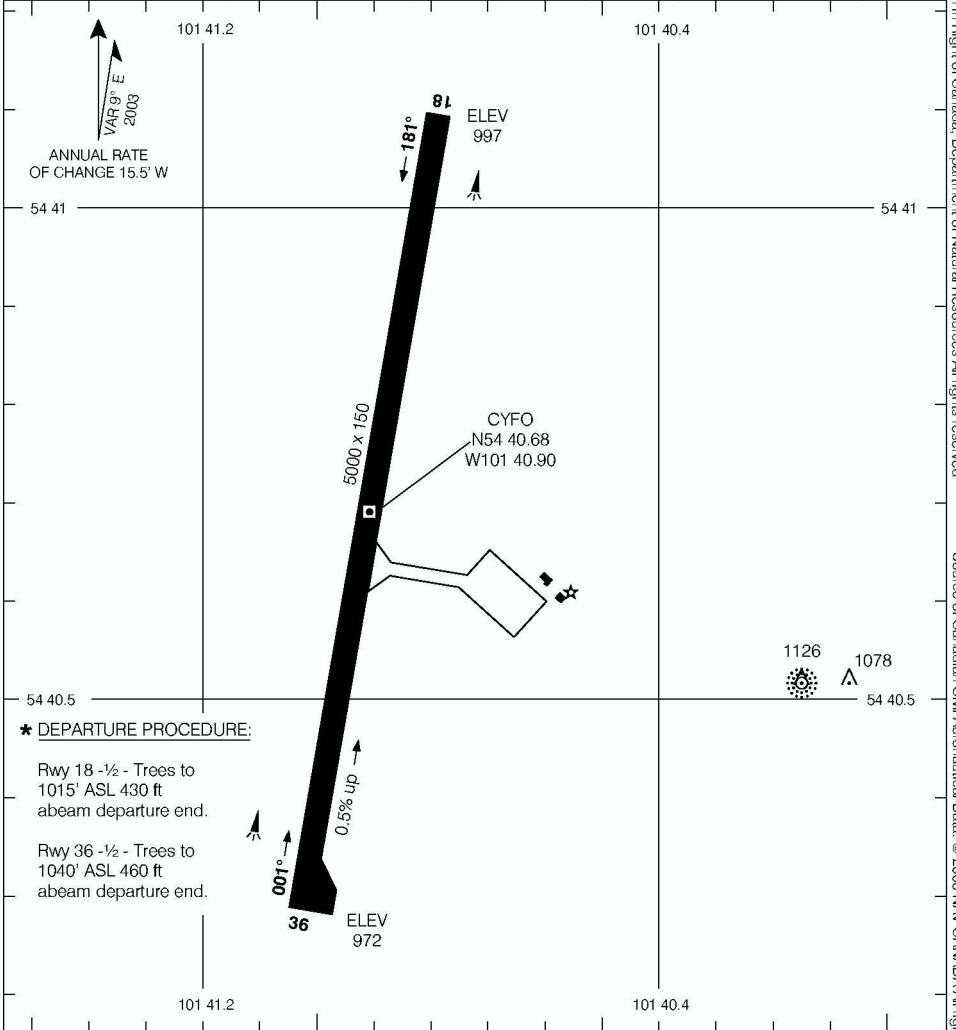

AERODROME CHART

FLIN FLON
FLIN FLON MB

RADIO (RCO)
WINNIPEG
122.0 (MF 5 NM) O/T TFC 122.0

DEP
RADIO (RCO)
WINNIPEG 123.275

DECLARED DISTANCES	18	36					
TORA	5000	5000					
TODA	6000	6000					
ASDA	5000	5000					
LDA	5000	5000					

TAKE-OFF MINIMA	SCALE IN FEET
Rwys 18, 36: *	1000 0 1000 2000

AERODROME CHART
EFF 8 JUN 06

CHANGE: Editorial

FLIN FLON MB
FLIN FLON
NAD83

© 2006 Her Majesty The Queen in Right of Canada, Department of Natural Resources All rights reserved