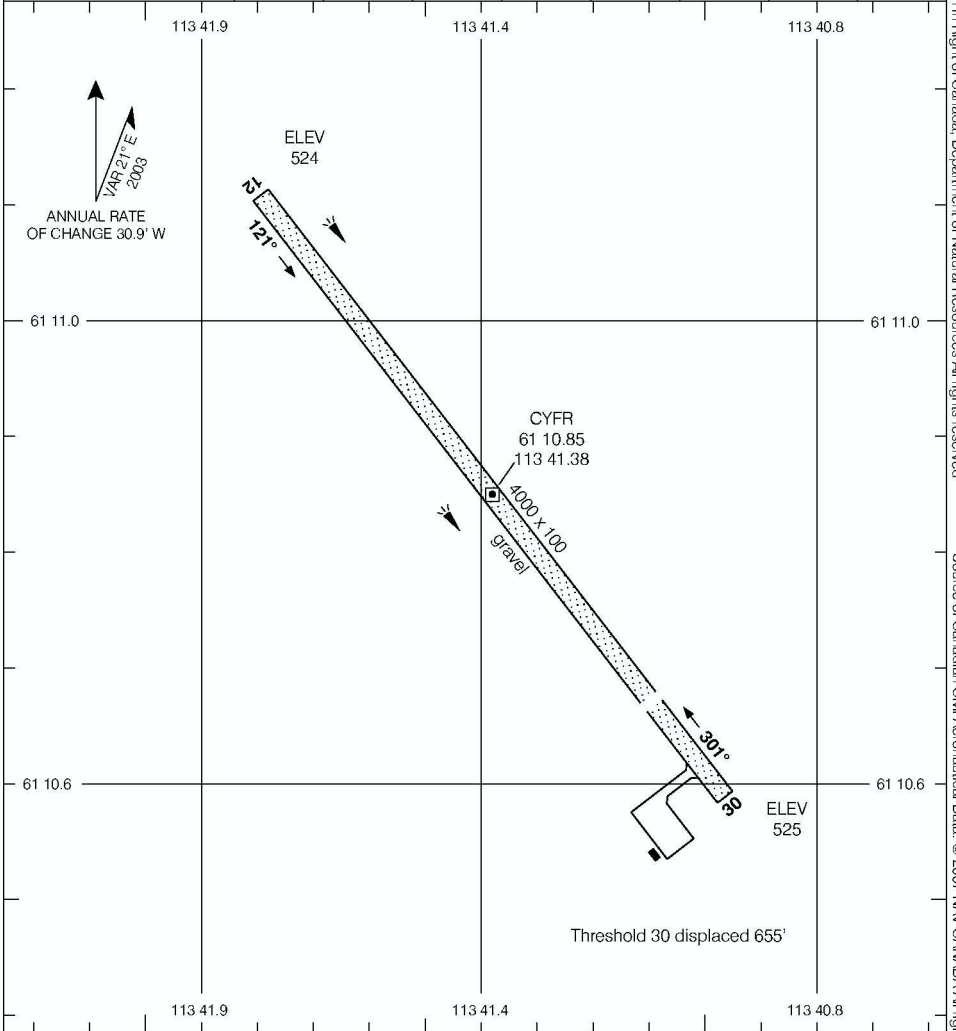

AERODROME CHART

FORT RESOLUTION
FORT RESOLUTION NT

APRT RADIO
122.1 (MF 5 NM)
O/T TFC 122.1

DEP
ARCTIC RADIO
126.7

DECLARED DISTANCES

	12	30					
TORA	4000	4000					
TODA	5000	5000					
ASDA	4000	4000					
LDA	4000	3345					

TAKE-OFF MINIMA

Rwys 12; 30: ½

SCALE IN FEET

AERODROME CHART
EFF 15 MAR 07

CHANGE: Comm box added

FORT RESOLUTION NT
FORT RESOLUTION

© 2007 Her Majesty The Queen In Right of Canada, Department of Natural Resources All rights reserved
 Source of Canadian Civil Aeronautical Data: © 2007 NAV CANADA All rights reserved