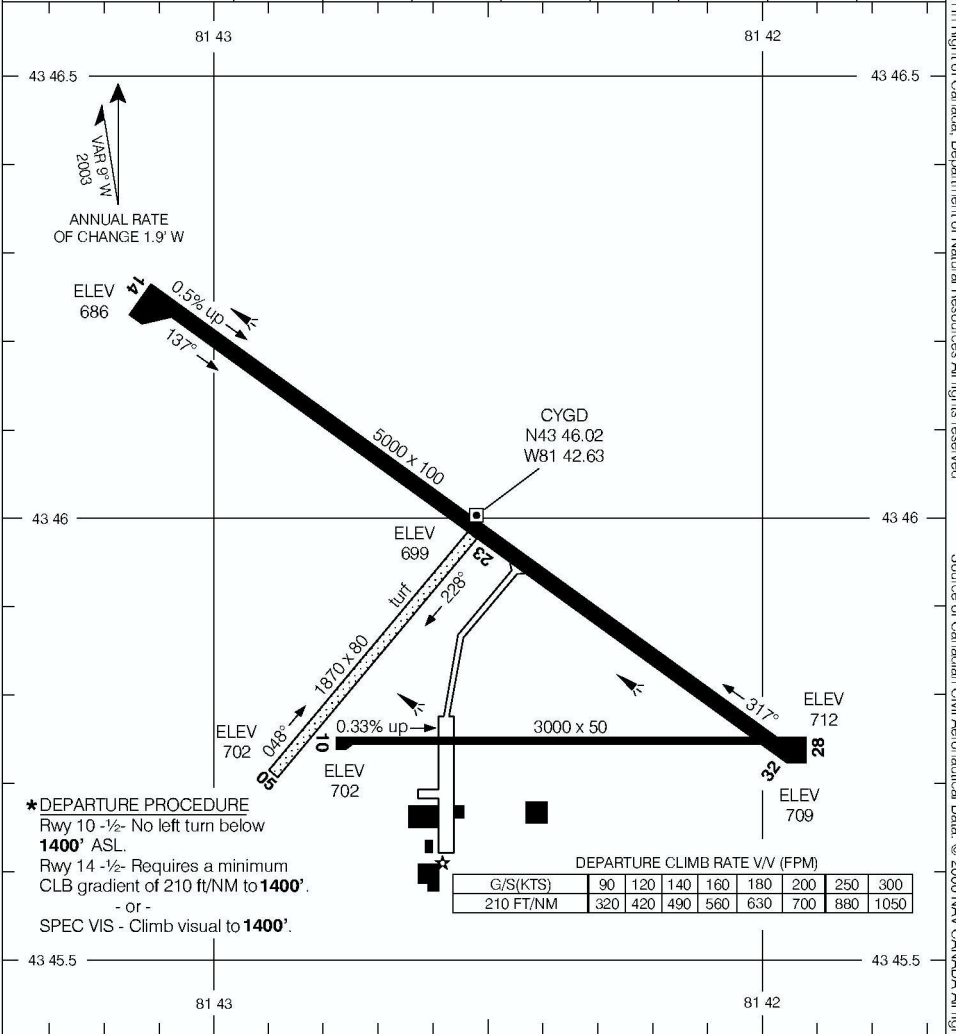

AERODROME CHART

GODERICH
GODERICH ON

● UNICOM (AU)
122.7 (ATF 5 NM)
O/T TFC 122.7

DEP
TORONTO CENTRE
135.3 266.3

DECLARED DISTANCES	05	23	10	28	14	32
TORA	—	—	3000	3000	5000	5000
TODA	—	—	3000	3000	5000	5000
ASDA	—	—	3000	3000	5000	5000
LDA	—	—	3000	3000	5000	5000

TAKE-OFF MINIMA	SCALE IN FEET
Rwys 05; 23: NOT ASSESSED Rwys 10, 14: ★ Rwys 28, 32: ½	1000 500 0 1000

AERODROME CHART
EFF 3 AUG 06

CHANGE: Rwy gradients

GODERICH ON
GODERICH

NAD83