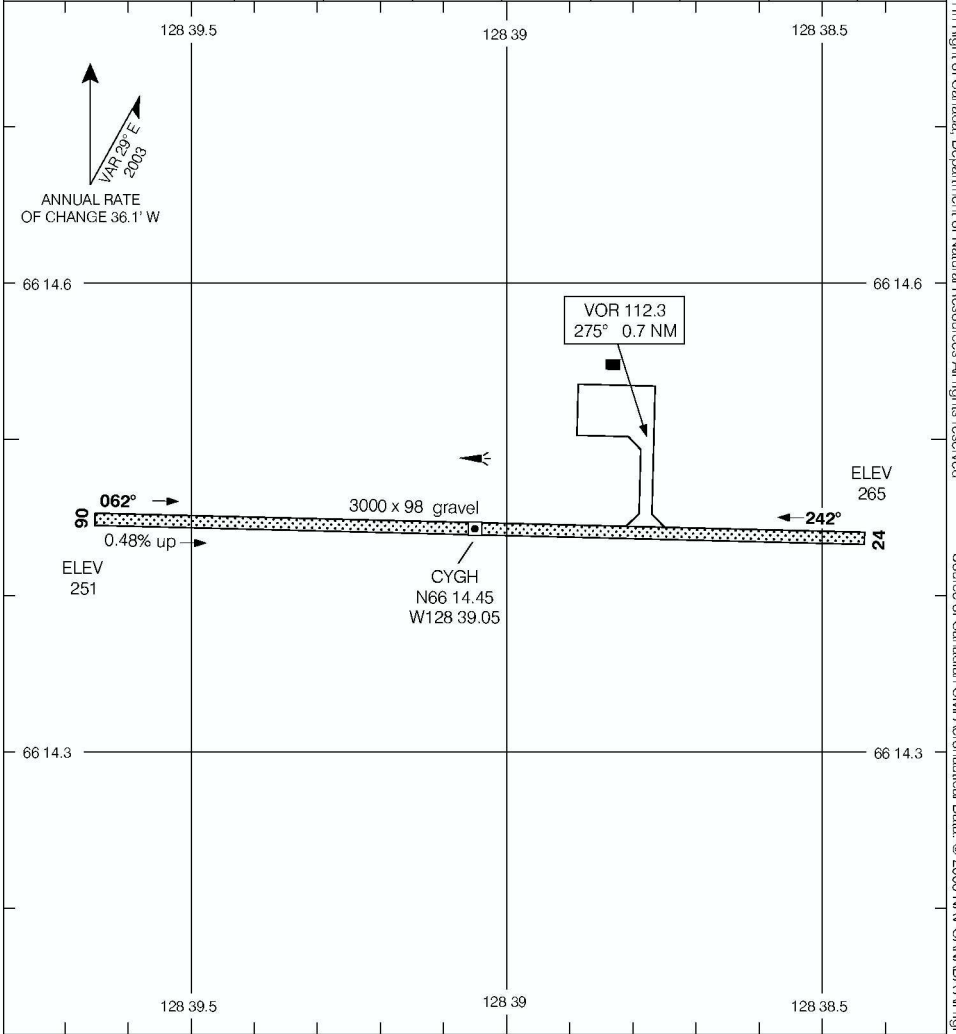

# AERODROME CHART

FORT GOOD HOPE  
FORT GOOD HOPE NT

APRT RADIO  
122.1 (MF 5 NM)  
O/T TFC 122.1

**DECLARED DISTANCES**

	06	24					
TORA	3000	3000					
TODA	3200	3200					
ASDA	3000	3000					
LDA	3000	3000					

TAKE-OFF MINIMA

Rwys 06; 24: ½

AERODROME CHART  
EFF 8 JUN 06

CHANGE: Runway gravel

FORT GOOD HOPE NT  
FORT GOOD HOPE  
NAD83

© 2006 Her Majesty The Queen In Right of Canada, Department of Natural Resources All rights reserved  
Source of Canadian Civil Aeronautical Data: © 2006 NAV CANADA All rights reserved