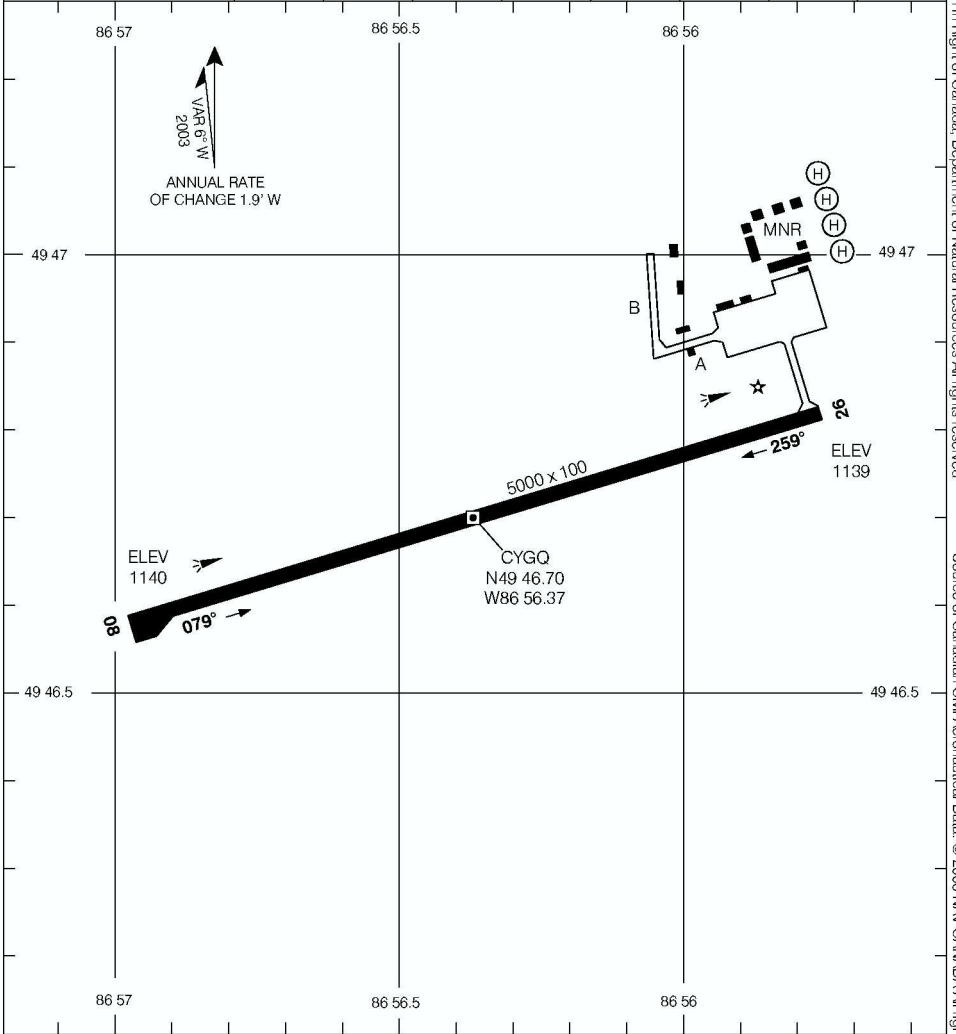

# AERODROME CHART

GERALDTON (GREENSTONE REGIONAL)

GERALDTON ON

**UNICOM (AU)**  
**122.8 (ATF 5 NM)**  
**O/T TFC 122.8**

**DEP**  
**LONDON RADIO (RCO)**  
**126.7**

DECLARED DISTANCES		08	26						
TORA		5000	5000						
TODA		5200	5200						
ASDA		5000	5000						
LDA		5000	5000						

TAKE-OFF MINIMA

Rwys 08, 26: ½