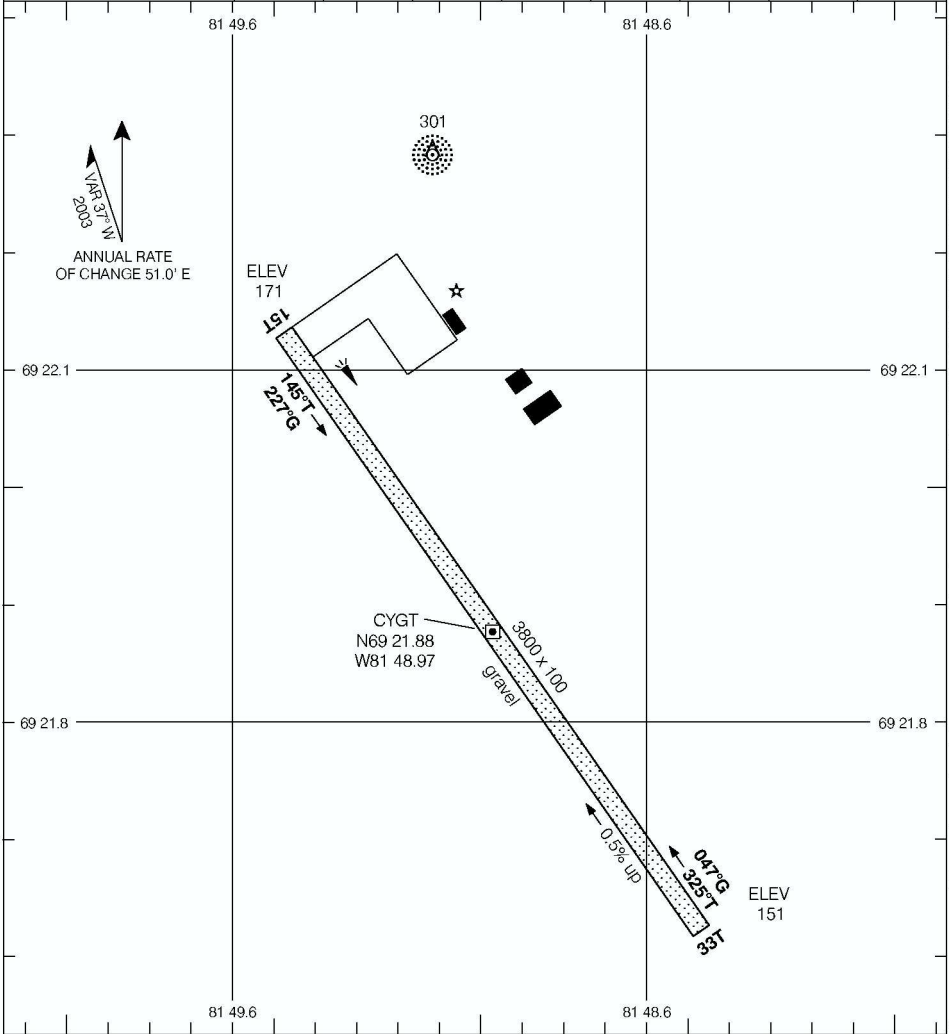

# AERODROME CHART

IGLOOLIK  
IGLOOLIK NU

**RADIO (RCO)  
ARCTIC  
126.7**

**APRT RDO  
122.1 (MF 5 NM)  
O/T TFC 122.1**

© 2006 Her Majesty The Queen In Right of Canada, Department of Natural Resources All rights reserved

Source of Canadian Civil Aeronautical Data: © 2006 NAV CANADA All rights reserved

DECLARED DISTANCES	15T	33T						
TORA	3800	3800						
TODA	3800	3800						
ASDA	3800	3800						
LDA	3800	3800						

TAKE-OFF MINIMA